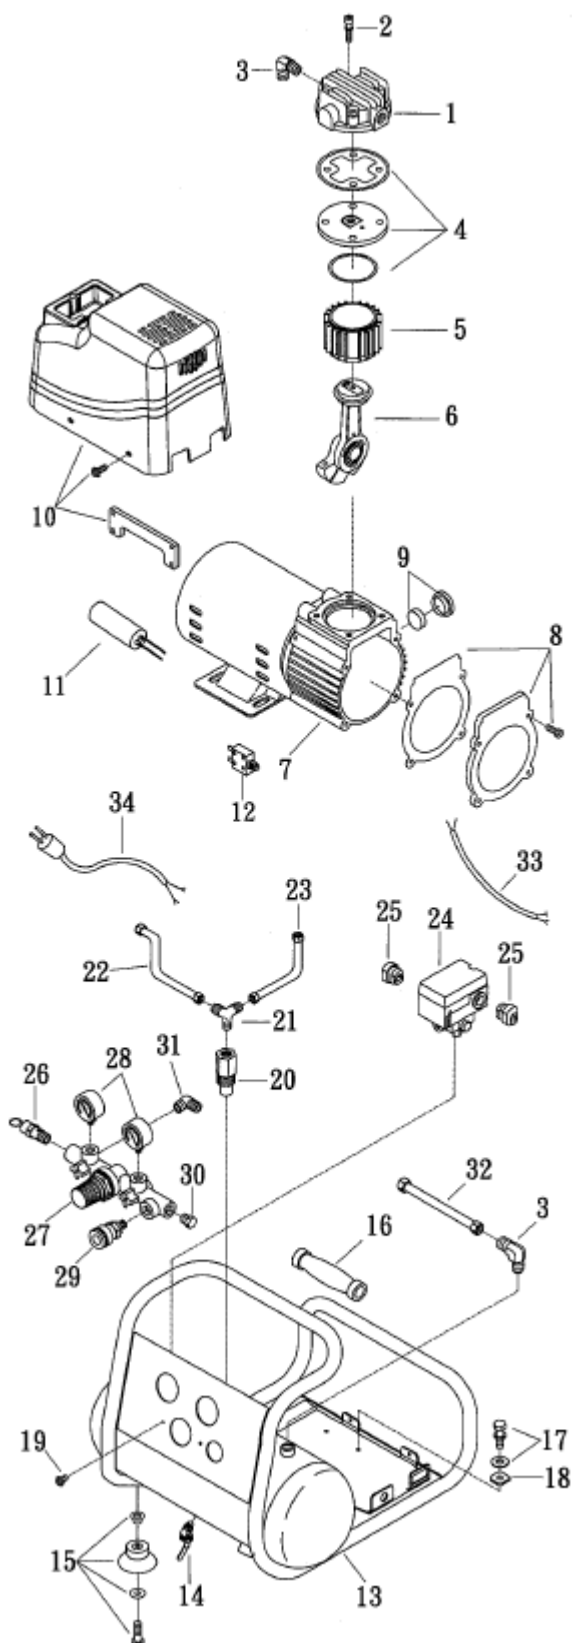

ESSVE C 5/10 Art: 713942.

Compressor ESSVE C 5/10			
Ref. Nr.	DESCRIPTION	ESSVE Art No:	Pcs/Pack:
1	Cylinder head	CS	1
2	Allen bolt set	CS	4
3	Unloading elbow	CS	2
4	Exhaust valve seat	901325	1
5	Cylinder	901305	1
6	Rod set	CS	1
7	Motor set	CS	1
8	Front cover	901321	1
9	Air filter set	901299	1
10	Shroud	CS	1
11	Running capacitor	901319	1
12	Circuit breaker	901317	1
13	Air tank	CS	1
14	Ball valve	901303	1
15	Rubber pad	901323	4
16	Grip	CS	1
17	Hexagon bolt set	CS	4
18	Body seat block	CS	4
19	Bolt	CS	2
20	Check valve	901311	1
21	Unloading 3-way pipe	CS	1
22	Unloading tube	CS	1
23	Unloading tube	CS	1
24	Pressure switch	901315	1
25	Strain relief bushing	CS	2
26	Pressure relief valve	901309	1
27	Regulator	901301	1
28	Pressure gauge	901313	2
29	Quick coupler	CS	1
30	Plug	CS	4
31	Exhaust elbow	CS	1
32	Unloading tube	901327	1
33	Cable	CS	1
34	Power cable	CS	1

CS = Contact ESSVE's Customer service