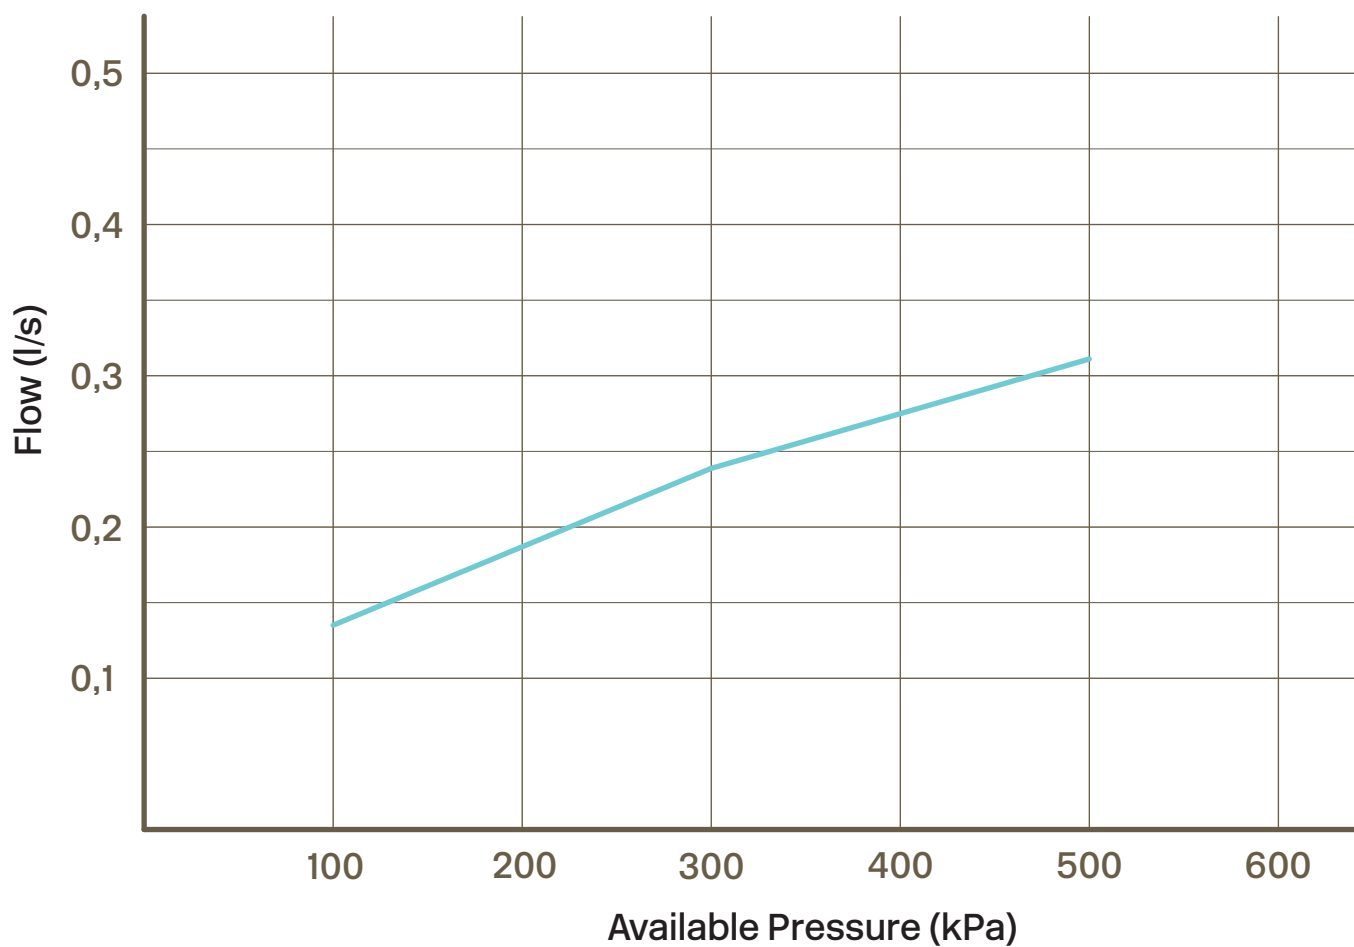

Pressure Drop

— = Mixed
Temperature