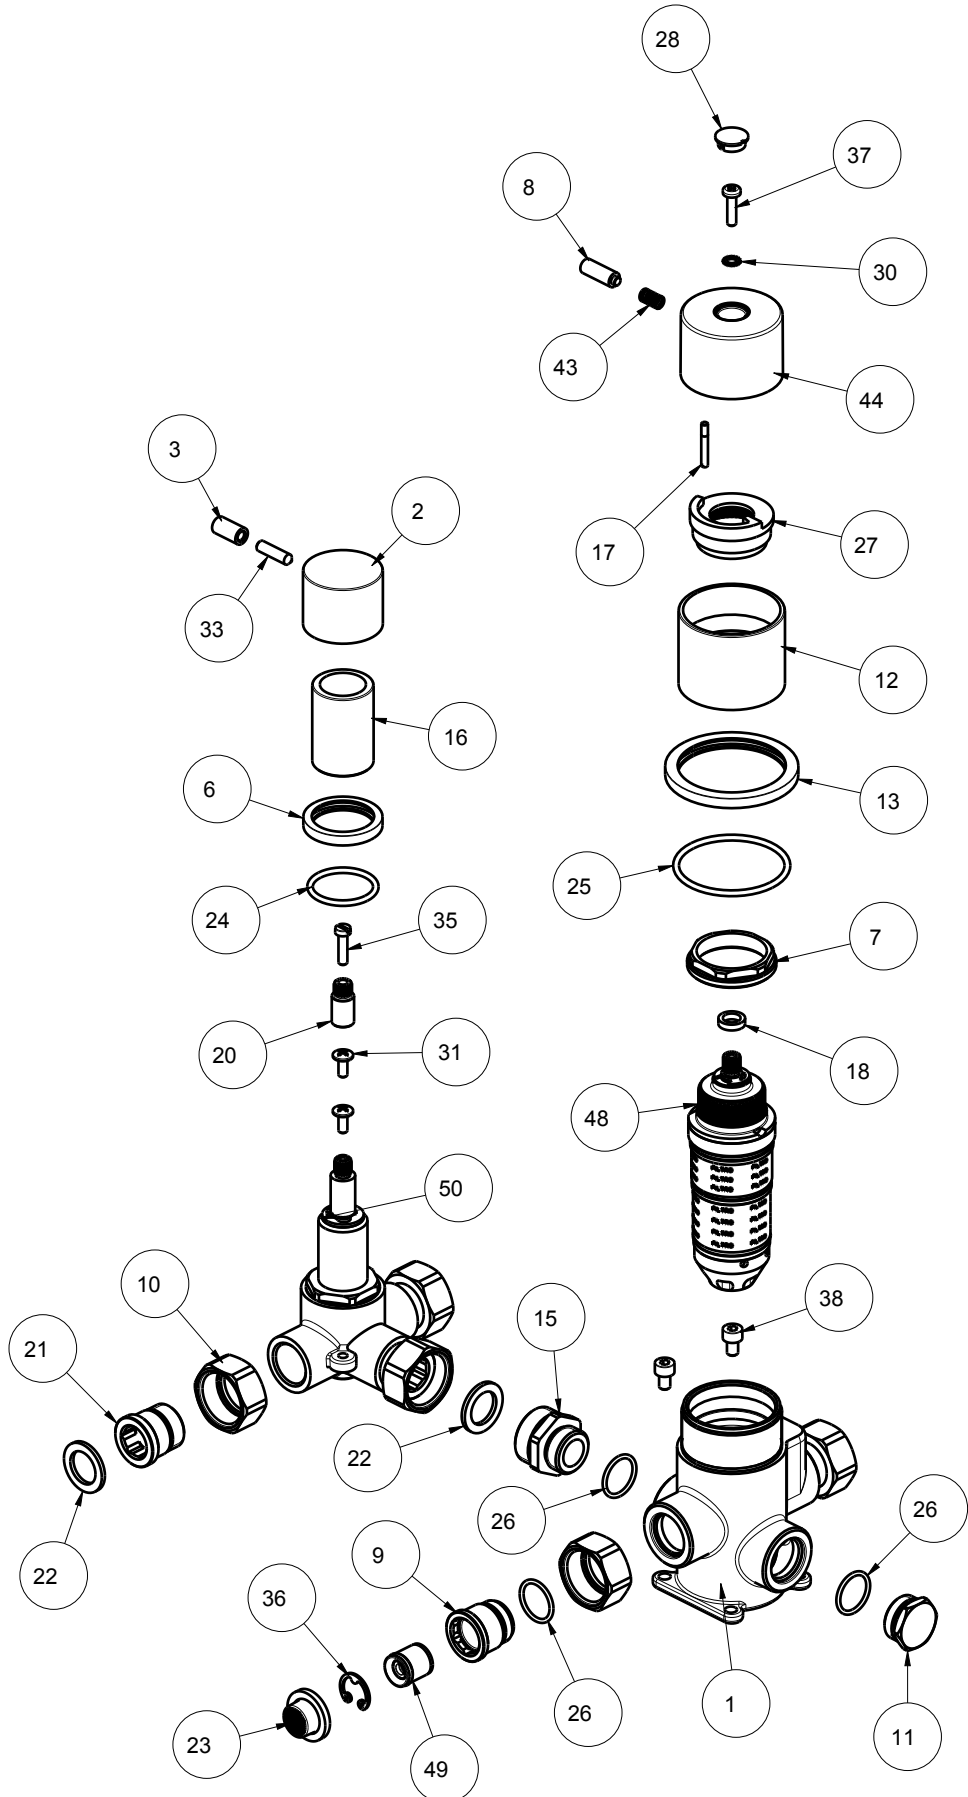

Recommended height shower head 210–240 cm

Studs/Wall

Mixer front view

Recommended height shower mixer 110 cm from floor to center of plate

Hand shower

Recommended height hand shower 110 cm from floor to center of hand shower unit