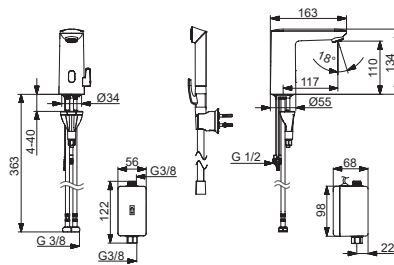

9232BFZ

mpi.oras.com/9232BFZ