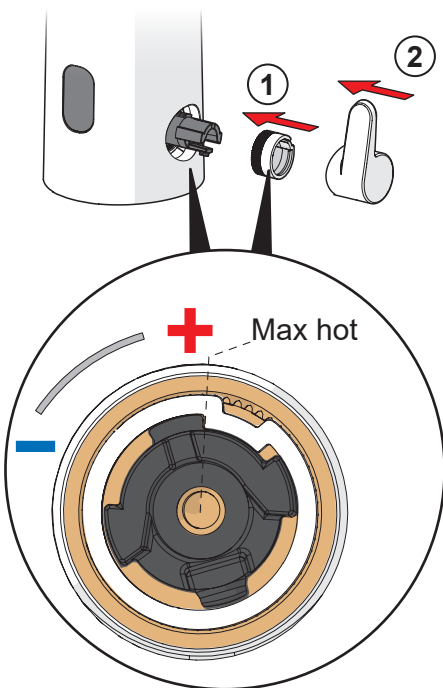

1

Oras App
Download on the
App Store
GET IT ON
Google Play
apps.oras.com

2

1

3

4

5