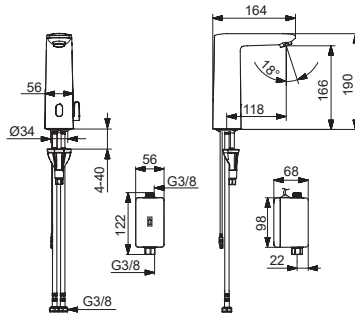

9330BFZ

mpi.oras.com/9330BFZ