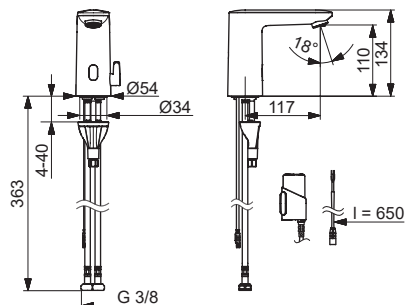

mpi.oras.com/4814FZ

9200FZ
9210FZ
9220FZ