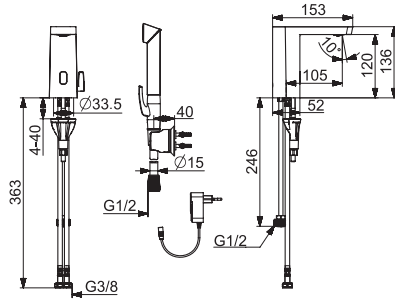

IP 55 /transformer IP 20
230 / 9 V
CR 2450 3 V

4826FTZ

mpi.oras.com/4826FTZ