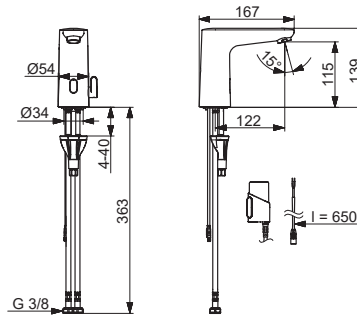

mpi.oras.com/9300FZ

9100FZ
9110FZ