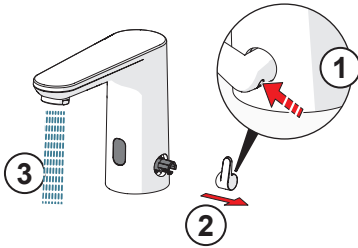

Oras App
Download on the
App Store
GET IT ON
Google Play
apps.oras.com

2

1