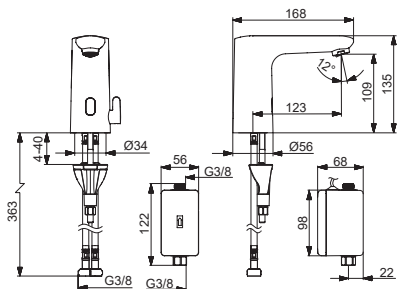

9280BFZ

mpi.oras.com/9280BFZ