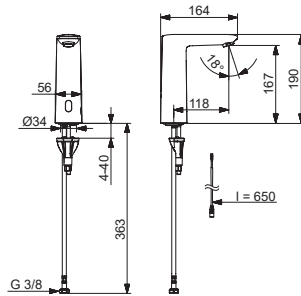

mpi.oras.com/9100FZ

9301FZ