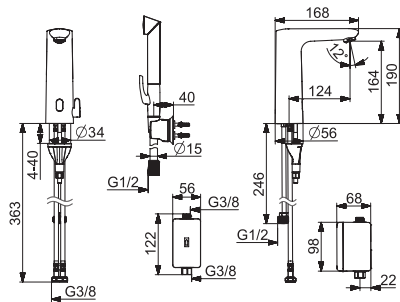

9382BFZ

mpi.oras.com/9382BFZ