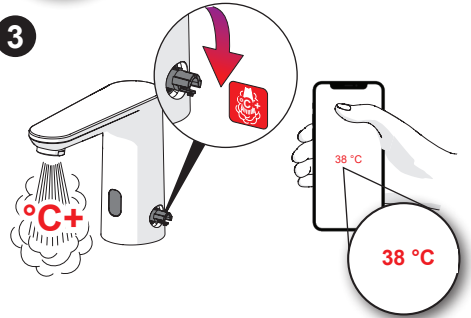

1

Oras App
Download on the
App Store
GET IT ON
Google Play
apps.oras.com

2

1

3

4

5