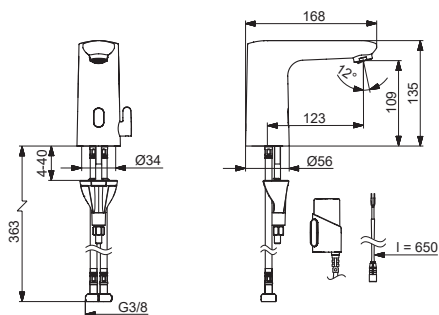

IP 55
9 V
AA 1.5 V Lithium x 2

9260FZ
9270FZ
9260FQ