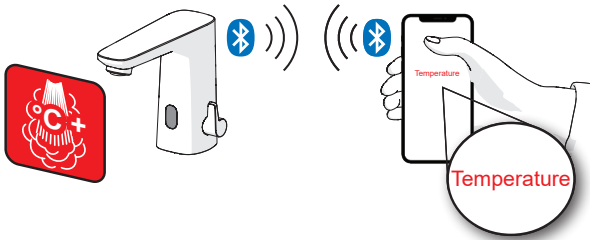

1

Oras App
Download on the
App Store
GET IT ON
Google Play
apps.oras.com

2

1

3

4

5