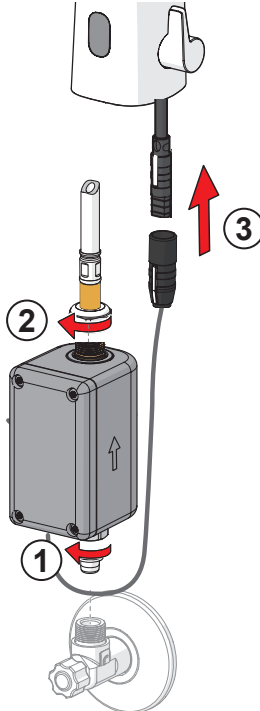

3 C

1 2

max.
1600 kPa