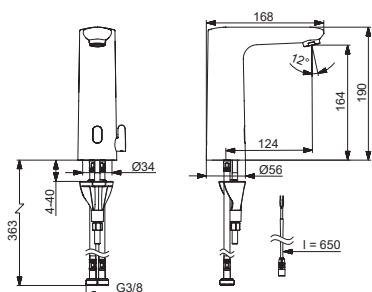

mpi.oras.com/9260FZ

9360FZ
9370FZ