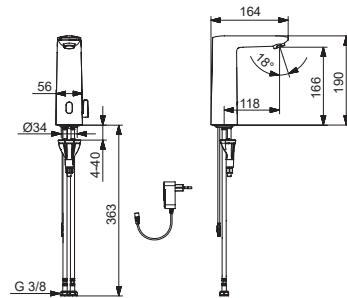

mpi.oras.com/9300FTZ