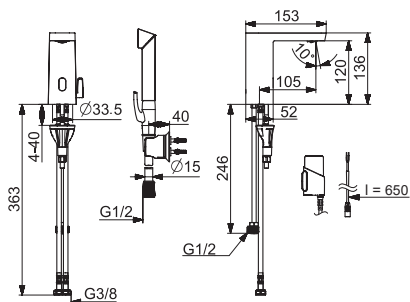

IP 55
9 V
AA 1.5 V Lithium x 2, CR 2450 3 V

9262FZ
9262FQ

mpi.oras.com/9262FZ

9362FZ

mpi.oras.com/9362FZ

9212FZ
9222FZ

mpi.oras.com/9212FZ

4816FZ

mpi.oras.com/4816FZ