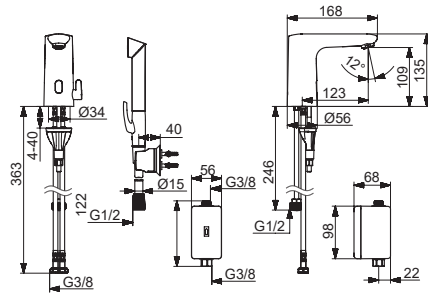

IP 55
LS17500 A Li-SOC12 Lithium 3.6V,
CR 2450 3 V

9282BFZ

mpi.oras.com/9282BFZ