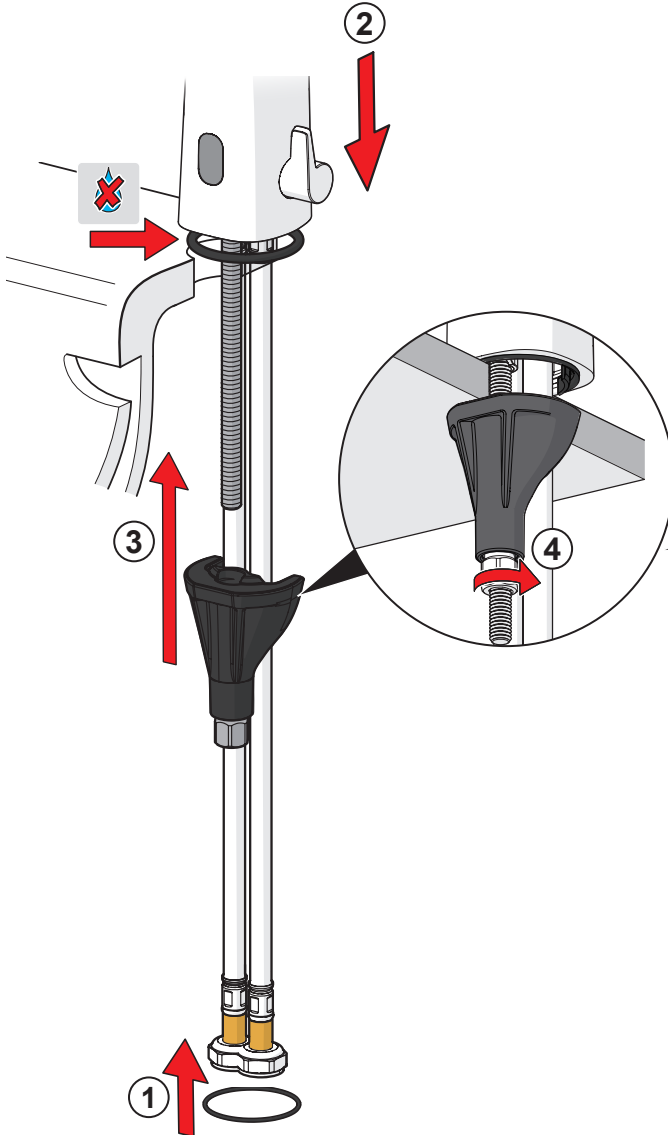

max.
1600 kPa