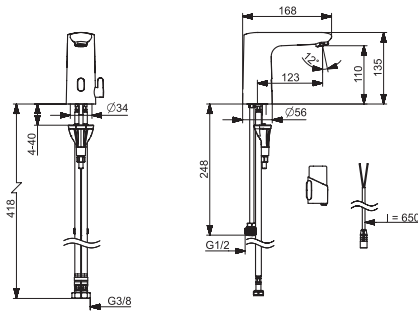

IP 55
3 V
AA 1.5 V Lithium x 2

9267FZ