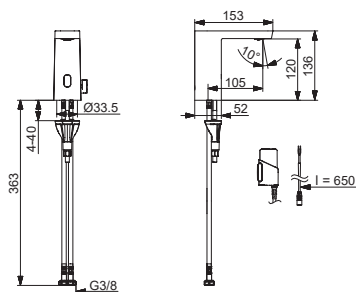

mpi.oras.com/9360FZ

4814FZ