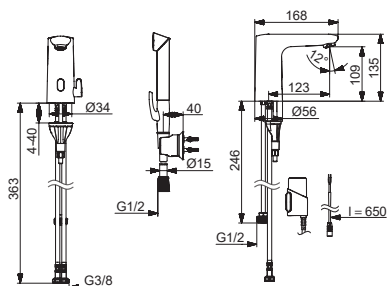

IP 55
9 V
AA 1.5 V Lithium x 2, CR 2450 3 V

9262FZ
9262FQ