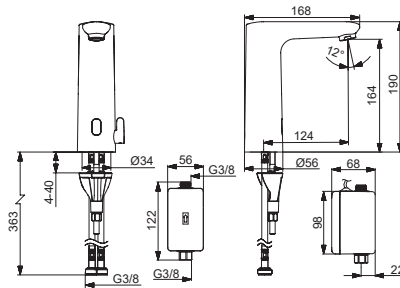

9380BFZ

mpi.oras.com/9380BFZ