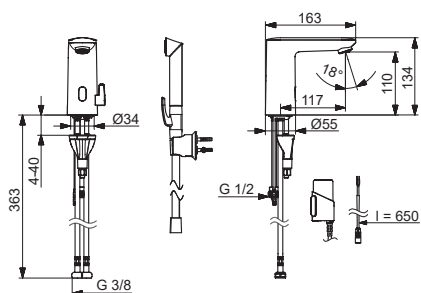

9212FZ
9222FZ