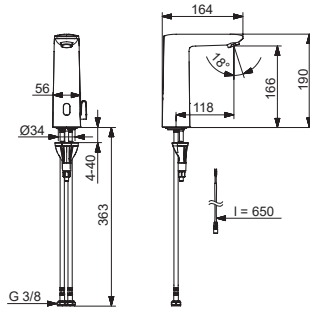

IP 55
9 V
AA 1.5 V Lithium x 2

9300FZ
9310FZ
9320FZ