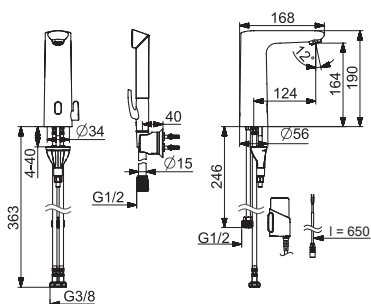

IP 55
9 V
AA 1.5 V Lithium x 2, CR 2450 3 V

9262FZ
9262FQ

mpi.oras.com/9262FZ

9362FZ

mpi.oras.com/9362FZ

9212FZ
9222FZ

mpi.oras.com/9212FZ

4816FZ

mpi.oras.com/4816FZ