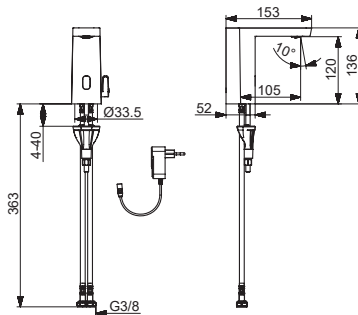

mpi.oras.com/4824FTZ

9300FTZ
9310FTZ