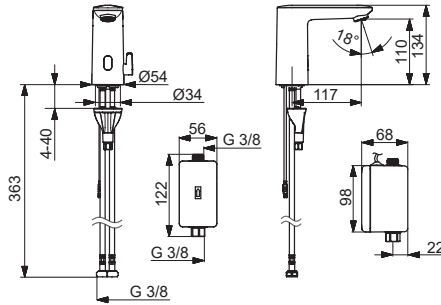

IP 55

LS17500 A Li-SOCI2 Lithium 3.6

9230BFZ

mpi.oras.com/9230BFZ