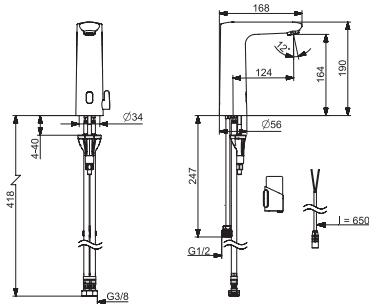

IP 55
3 V
AA 1.5 V Lithium x 2

9267FZ

mpi.oras.com/9267FZ

9367FZ

mpi.oras.com/9367FZ