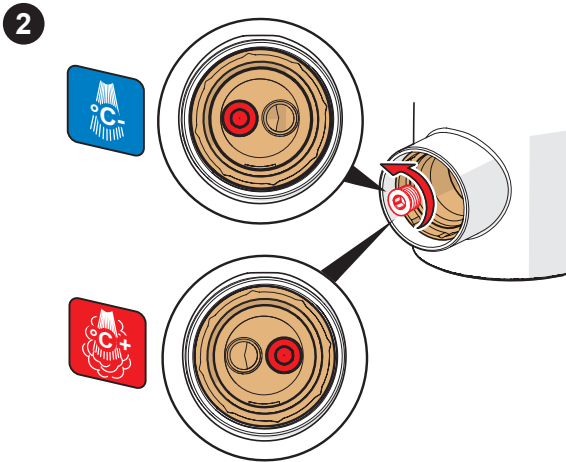

G2

G6

159670/10

159667/10

cleaning.oras.com

Oras Group is a powerful European provider of sanitary fittings: the market leader in the Nordics and a leading company in Continental Europe. The company's mission is to make the use of water easy and sustainable and its vision is to become the European leader of advanced sanitary fittings. Oras Group has two strong brands: Oras and Hansa.