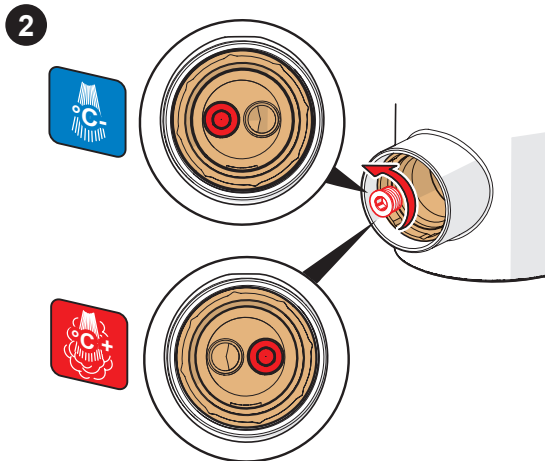

A1

B1

C1

2

CLEANING.ORAS.COM

Oras Group is a powerful European provider of sanitary fittings: the market leader in the Nordics and a leading company in Continental Europe. The company's mission is to make the use of water easy and sustainable and its vision is to become the European leader of advanced sanitary fittings. Oras Group has two strong brands: Oras and Hansa.