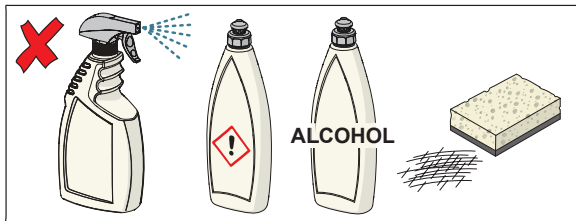

A1

B1

C1

2

CLEANING.ORAS.COM

Oras Group is a powerful European provider of sanitary fittings: the market leader in the Nordics and a leading company in Continental Europe. The company's mission is to make the use of water easy and sustainable and its vision is to become the European leader of advanced sanitary fittings. Oras Group has two strong brands: Oras and Hansa.