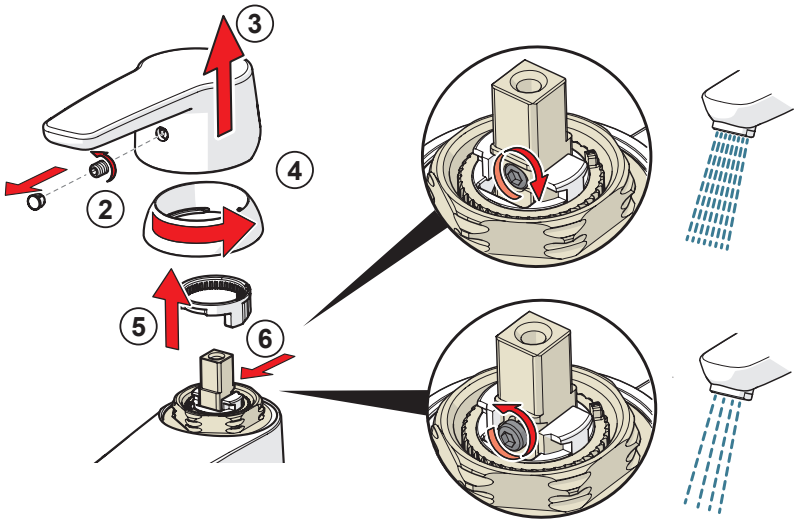

120°

159670/10

60°/0°

159667/10

2.5
② ⑥

②

CLEANING.ORAS.COM

Oras Group is a powerful European provider of sanitary fittings: the market leader in the Nordics and a leading company in Continental Europe. The company's mission is to make the use of water easy and sustainable and its vision is to become the European leader of advanced sanitary fittings. Oras Group has two strong brands: Oras and Hansa.