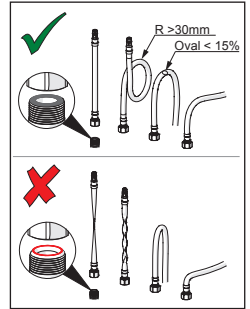

19

max.
1600 kPa

①