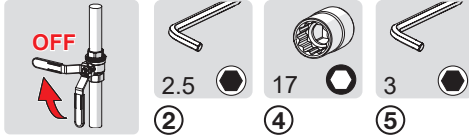

120°

159670/10

60°/0°

159667/10

2.5
② ⑥

②

CLEANING.ORAS.COM

Oras Group is a powerful European provider of sanitary fittings: the market leader in the Nordics and a leading company in Continental Europe. The company's mission is to make the use of water easy and sustainable and its vision is to become the European leader of advanced sanitary fittings. Oras Group has two strong brands: Oras and Hansa.