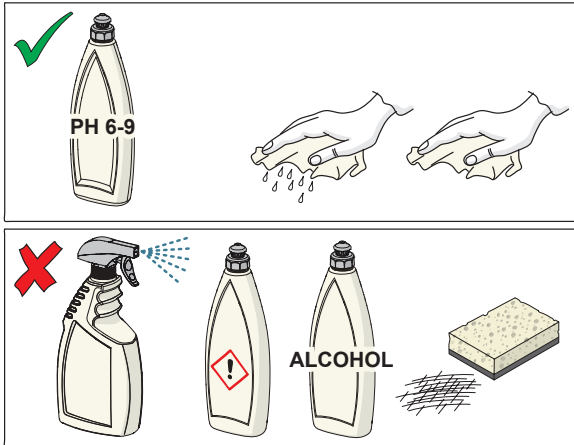

120°

159670/10

60°/0°

159667/10

2.5
② ⑥

②

CLEANING.ORAS.COM

Oras Group is a powerful European provider of sanitary fittings: the market leader in the Nordics and a leading company in Continental Europe. The company's mission is to make the use of water easy and sustainable and its vision is to become the European leader of advanced sanitary fittings. Oras Group has two strong brands: Oras and Hansa.