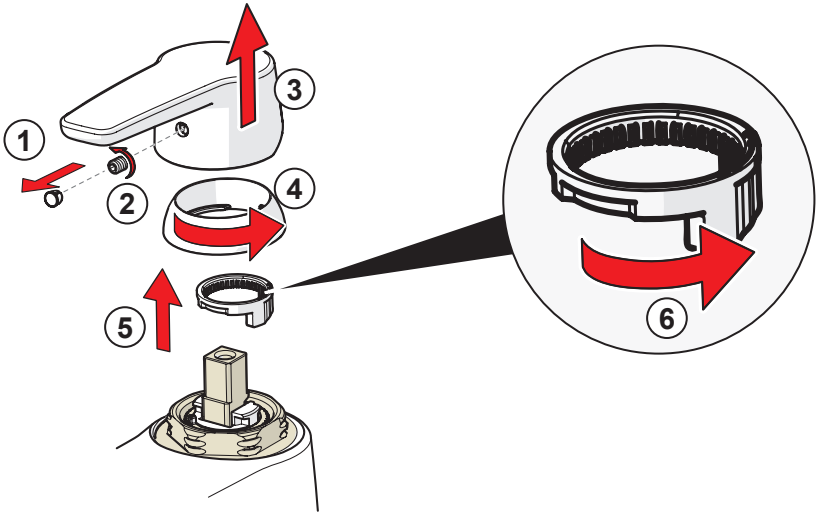

120°

159670/10

60°/0°

159667/10

2.5
② ⑥

②

CLEANING.ORAS.COM

Oras Group is a powerful European provider of sanitary fittings: the market leader in the Nordics and a leading company in Continental Europe. The company's mission is to make the use of water easy and sustainable and its vision is to become the European leader of advanced sanitary fittings. Oras Group has two strong brands: Oras and Hansa.