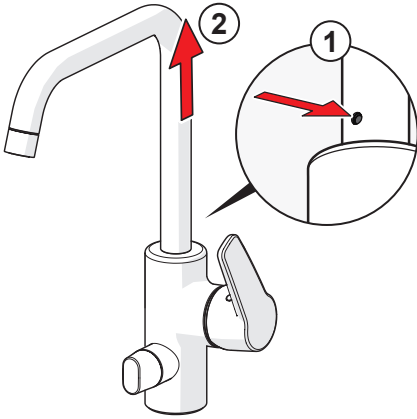

120°

159670/10

60°/0°

159667/10

2.5
② ⑥

②

CLEANING.ORAS.COM

Oras Group is a powerful European provider of sanitary fittings: the market leader in the Nordics and a leading company in Continental Europe. The company's mission is to make the use of water easy and sustainable and its vision is to become the European leader of advanced sanitary fittings. Oras Group has two strong brands: Oras and Hansa.