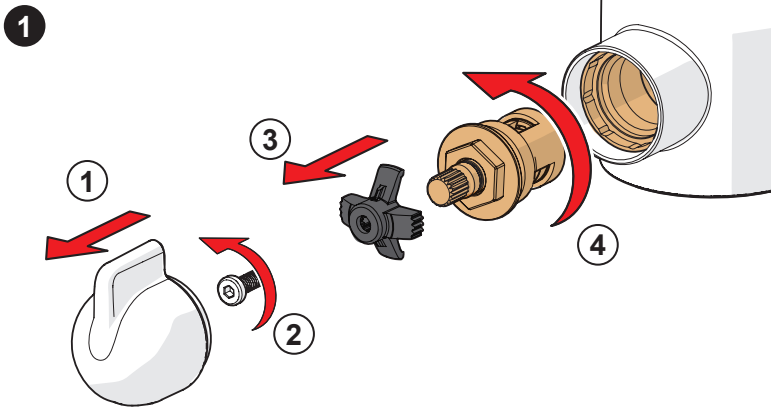

120°

159670/10

60°/0°

159667/10

2.5
② ⑥

②

CLEANING.ORAS.COM

Oras Group is a powerful European provider of sanitary fittings: the market leader in the Nordics and a leading company in Continental Europe. The company's mission is to make the use of water easy and sustainable and its vision is to become the European leader of advanced sanitary fittings. Oras Group has two strong brands: Oras and Hansa.