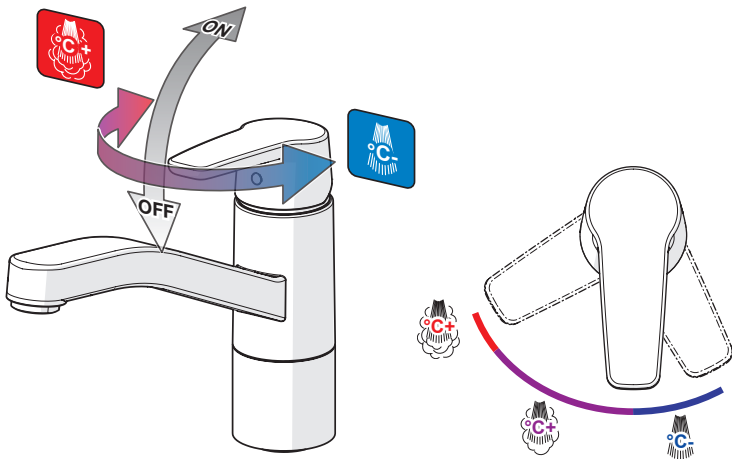

19

max.
1600 kPa

①