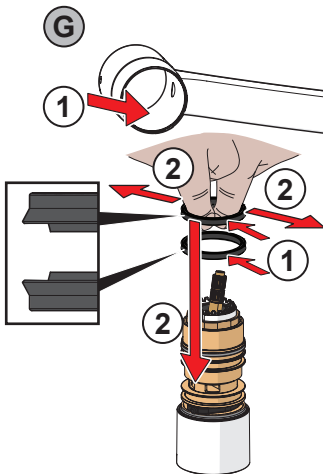

120°

159670/10

60°/0°

159667/10

2.5
② ⑥

②

CLEANING.ORAS.COM

Oras Group is a powerful European provider of sanitary fittings: the market leader in the Nordics and a leading company in Continental Europe. The company's mission is to make the use of water easy and sustainable and its vision is to become the European leader of advanced sanitary fittings. Oras Group has two strong brands: Oras and Hansa.