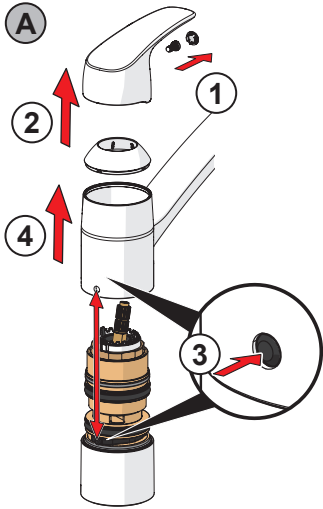

120°

159670/10

60°/0°

159667/10

2.5
② ⑥

②

CLEANING.ORAS.COM

Oras Group is a powerful European provider of sanitary fittings: the market leader in the Nordics and a leading company in Continental Europe. The company's mission is to make the use of water easy and sustainable and its vision is to become the European leader of advanced sanitary fittings. Oras Group has two strong brands: Oras and Hansa.