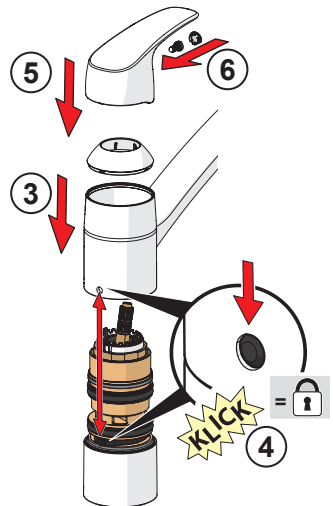

120°

159670/10

60°/0°

159667/10

2.5
② ⑥

②

CLEANING.ORAS.COM

Oras Group is a powerful European provider of sanitary fittings: the market leader in the Nordics and a leading company in Continental Europe. The company's mission is to make the use of water easy and sustainable and its vision is to become the European leader of advanced sanitary fittings. Oras Group has two strong brands: Oras and Hansa.