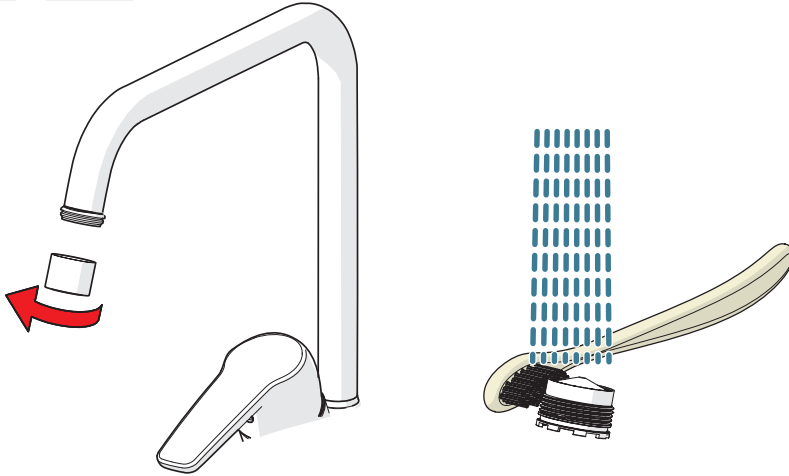

120°

159670/10

60°/0°

159667/10

2.5
② ⑥

②

CLEANING.ORAS.COM

Oras Group is a powerful European provider of sanitary fittings: the market leader in the Nordics and a leading company in Continental Europe. The company's mission is to make the use of water easy and sustainable and its vision is to become the European leader of advanced sanitary fittings. Oras Group has two strong brands: Oras and Hansa.