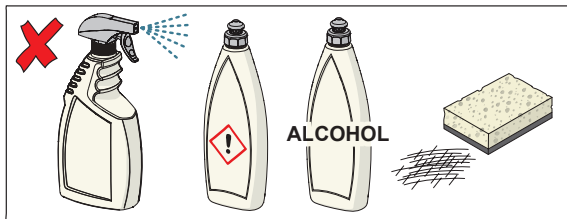

②

②

cleaning.oras.com

About Oras Group

Oras Group is a significant European provider of sanitary fittings: the market leader in the Nordics and a leading company in Continental Europe.

The company's mission is to create the smartest water experiences for everyone and its vision is to become the Perfect Flow Company.