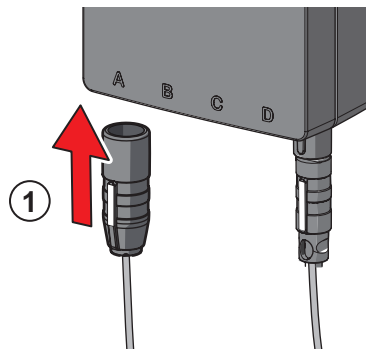

12 h

AUTOMATIC

ON 12h

OFF

AA 1.5 V Lithium x 2

①
> 1 min
power off

① ② ③

159670/10