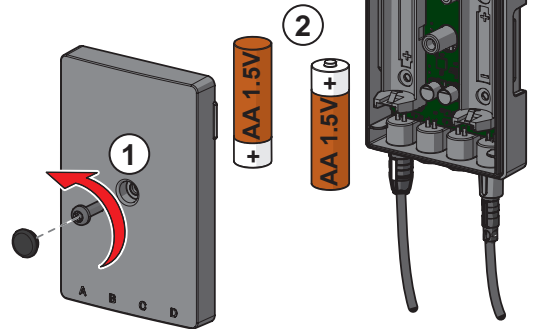

12 h

AUTOMATIC

ON 12h

OFF

AA 1.5 V Lithium x 2

①
> 1 min
power off

① ② ③

159670/10