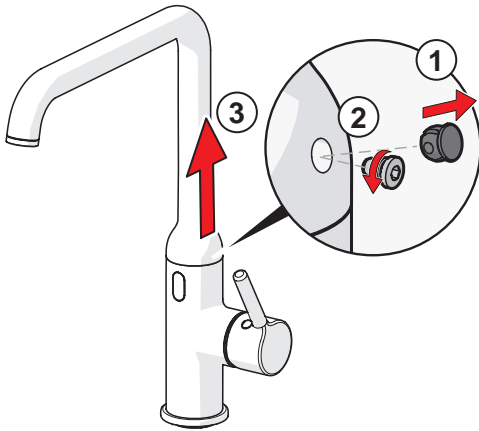

12 h

AUTOMATIC

ON 12h

OFF

AA 1.5 V Lithium x 2

①
> 1 min
power off

① ② ③

159670/10