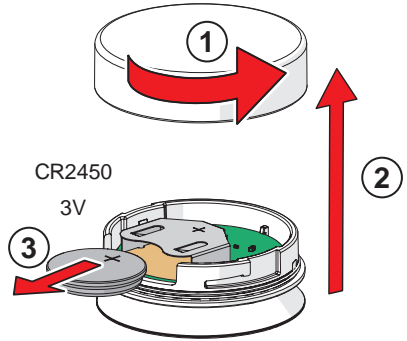

12 h

AUTOMATIC

ON 12h

OFF

AA 1.5 V Lithium x 2

①
> 1 min
power off

① ② ③

159670/10