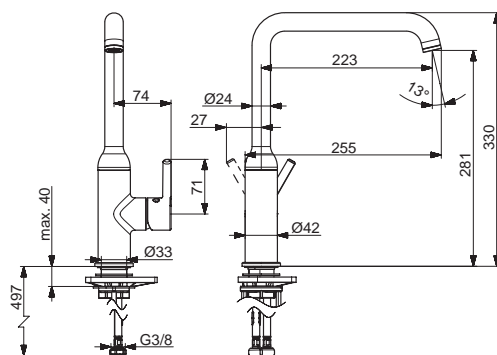

2638FH

I (ISO 3822)
EN 817
50 - 1000 kPa
0.14 l/s (Eco-flow at 300 kPa)
0.17 (300 kPa (with flow controller))
max. +70°C