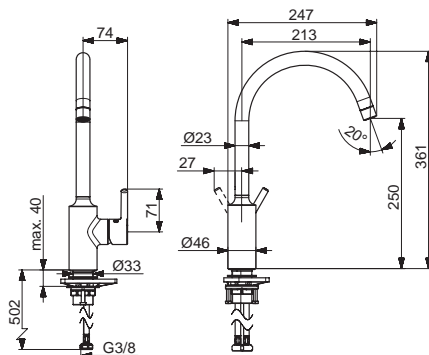

## 2638AF

I (ISO 3822)  
 EN 817  
 50 - 1000 kPa  
 0.13 l/s (Eco-flow at 300 kPa)  
 0.18 (300 kPa (with flow controller))  
 max. +70°C

[mpi.oras.com/2638AF](http://mpi.oras.com/2638AF)