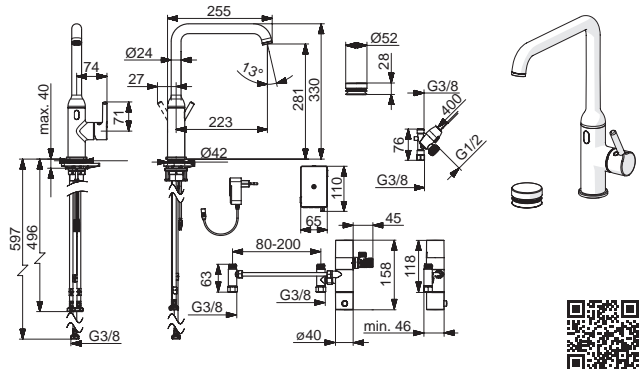

2639AF

I (ISO 3822)
EN 817
50 - 1000 kPa
0.13 l/s (Eco-flow at 300 kPa)
0.18 (300 kPa (with flow controller))
max. +70°C

230/ 9V
IP54
CR 2450 3 V

mpi.oras.com/2639AF

2639FH

II (ISO 3822)
EN 817
50 - 1000 kPa
0.13 l/s (Eco-flow at 300 kPa)
0.18 (300 kPa (with flow controller))
max. +70°C

230/ 9V
IP54
CR 2450 3 V

mpi.oras.com/2639FH

2639FHTZ

II (ISO 3822)
EN 817, EN 15091
50 - 1000 kPa
0.15 l/s (Eco-flow at 300 kPa)
0.18 (300 kPa (with flow controller))
max. +70°C

230/ 9V
IP 55
CR 2450 3 V