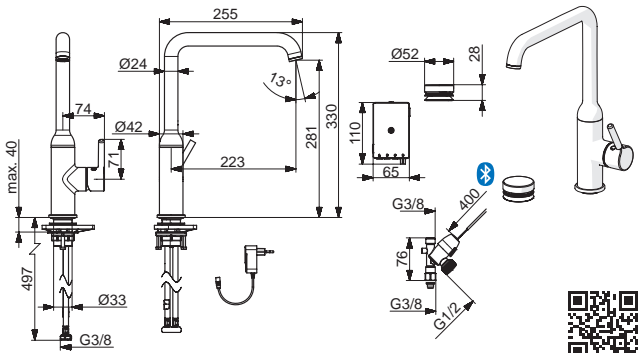

mpi.oras.com/2639FH

2639FHTZ

II (ISO 3822)
EN 817, EN 15091
50 - 1000 kPa
0.15 l/s (Eco-flow at 300 kPa)
0.18 (300 kPa (with flow controller))
max. +70°C

230/ 9V
IP 55
CR 2450 3 V