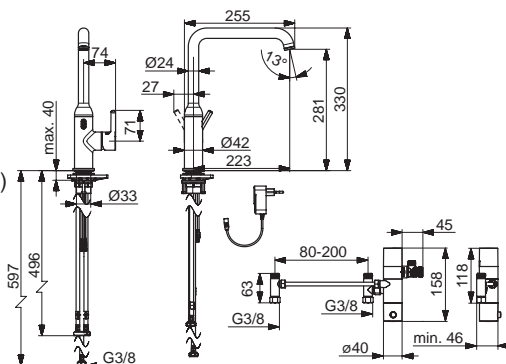

2638FHTZ

I (ISO 3822)
EN 817, EN 15091
50 - 1000 kPa
0.15 l/s (Eco-flow at 300 kPa)
0.18 (300 kPa (with flow controller))
max. +70°C