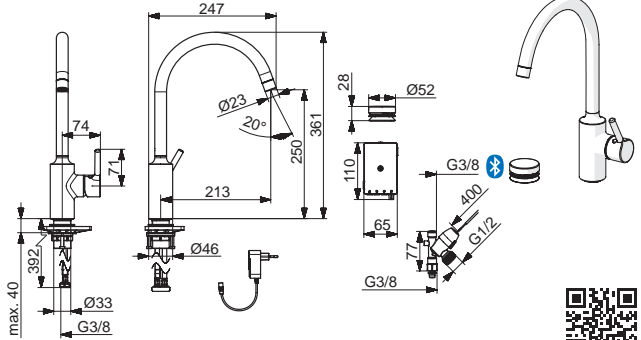

2639AF

I (ISO 3822)
EN 817
50 - 1000 kPa
0.13 l/s (Eco-flow at 300 kPa)
0.18 (300 kPa (with flow controller))
max. +70°C

230/ 9V
IP54
CR 2450 3 V

mpi.oras.com/2639AF

2639FH

II (ISO 3822)
EN 817
50 - 1000 kPa
0.13 l/s (Eco-flow at 300 kPa)
0.18 (300 kPa (with flow controller))
max. +70°C

230/ 9V
IP54
CR 2450 3 V