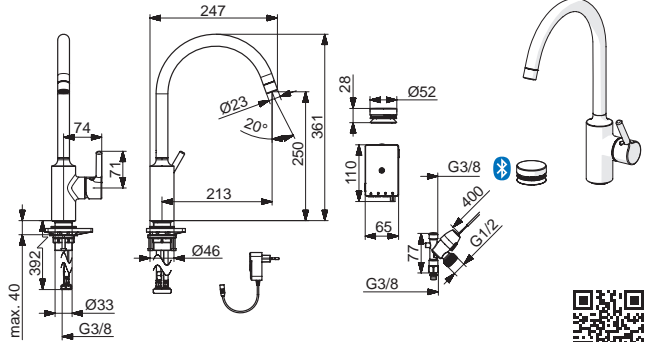

2639AF

I (ISO 3822)
EN 817
50 - 1000 kPa
0.13 l/s (Eco-flow at 300 kPa)
0.18 (300 kPa (with flow controller))
max. +70°C

230/ 9V
IP54
CR 2450 3 V

mpi.oras.com/2639AF

2639FH

II (ISO 3822)
EN 817
50 - 1000 kPa
0.13 l/s (Eco-flow at 300 kPa)
0.18 (300 kPa (with flow controller))
max. +70°C

230/ 9V
IP54
CR 2450 3 V