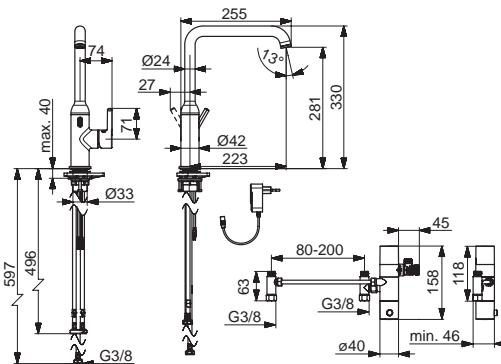

2638FHTZ

I (ISO 3822)
EN 817, EN 15091
50 - 1000 kPa
0.15 l/s (Eco-flow at 300 kPa)
0.18 (300 kPa (with flow controller))
max. +70°C