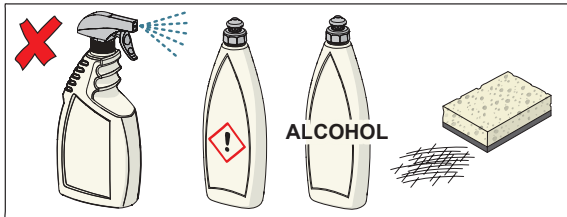

③

③

①

②

cleaning.oras.com

About Oras Group

Oras Group is a significant European provider of sanitary fittings: the market leader in the Nordics and a leading company in Continental Europe.

The company's mission is to create the smartest water experiences for everyone and its vision is to become the Perfect Flow Company.