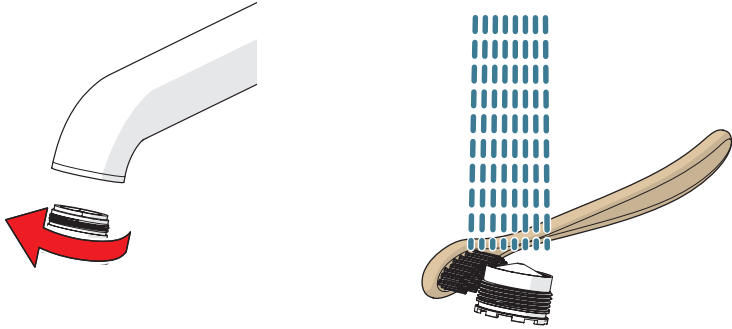

③

③

①

②

cleaning.oras.com

About Oras Group

Oras Group is a significant European provider of sanitary fittings: the market leader in the Nordics and a leading company in Continental Europe.

The company's mission is to create the smartest water experiences for everyone and its vision is to become the Perfect Flow Company.