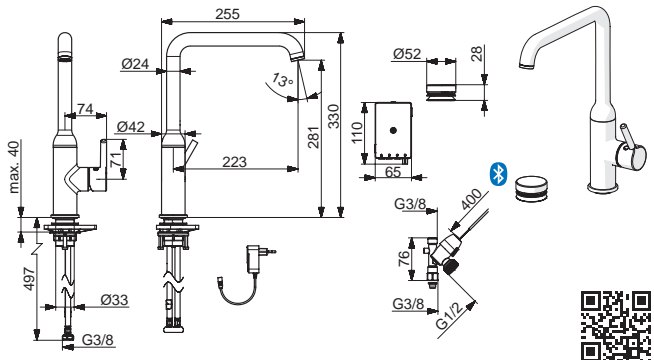

230/ 9V
 IP54
 CR 2450 3 V

mpi.oras.com/2639AF

2639FH

II (ISO 3822)
 EN 817
 50 - 1000 kPa
 0.13 l/s (Eco-flow at 300 kPa)
 0.18 (300 kPa (with flow controller))
 max. +70°C

230/ 9V
 IP54
 CR 2450 3 V

mpi.oras.com/2639FH