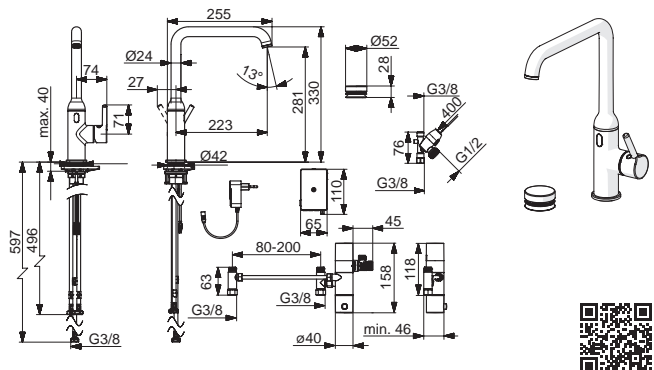

mpi.oras.com/2639FHTZ