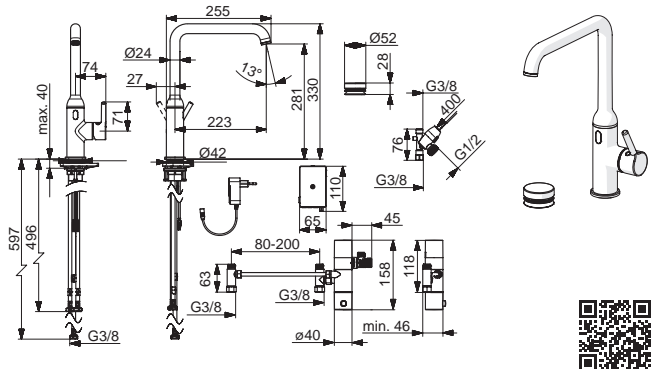

mpi.oras.com/2639FHTZ