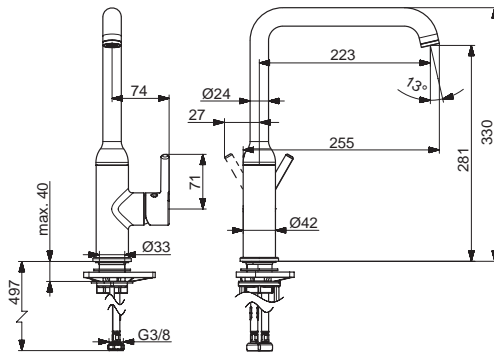

2638AF

I (ISO 3822)
 EN 817
 50 - 1000 kPa
 0.13 l/s (Eco-flow at 300 kPa)
 0.18 (300 kPa (with flow controller))
 max. +70°C

mpi.oras.com/2638AF

2638FH

I (ISO 3822)
 EN 817
 50 - 1000 kPa
 0.14 l/s (Eco-flow at 300 kPa)
 0.17 (300 kPa (with flow controller))
 max. +70°C