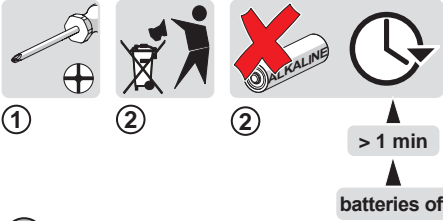

ON 4h

OFF

12 h

AUTOMATIC

ON 12h

OFF

AA 1.5 V Lithium x 2

①
> 1 min
power off