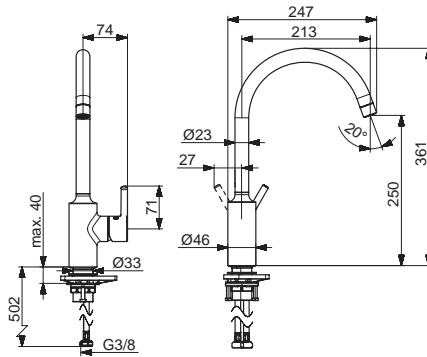

2638AF

I (ISO 3822)
 EN 817
 50 - 1000 kPa
 0.13 l/s (Eco-flow at 300 kPa)
 0.18 (300 kPa (with flow controller))
 max. +70°C

mpi.oras.com/2638AF

2638FH

I (ISO 3822)
 EN 817
 50 - 1000 kPa
 0.14 l/s (Eco-flow at 300 kPa)
 0.17 (300 kPa (with flow controller))
 max. +70°C