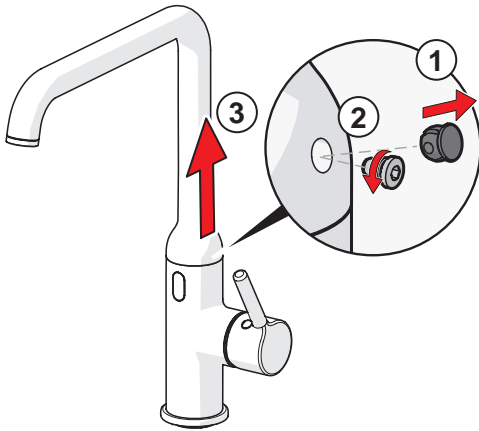

159670/10

159667/10

159667V