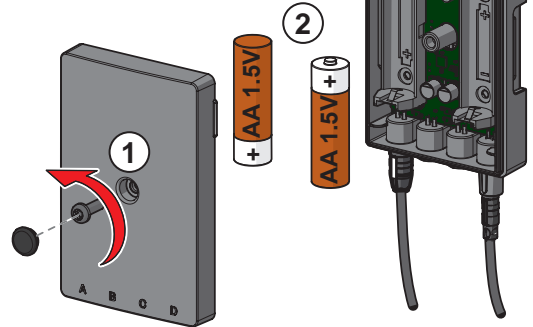

ON 4h

OFF

12 h

AUTOMATIC

ON 12h

OFF

AA 1.5 V Lithium x 2

①
> 1 min
power off