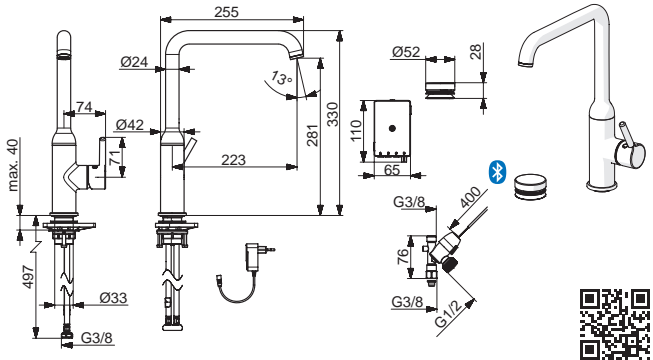

230/ 9V
 IP54
 CR 2450 3 V

mpi.oras.com/2639AF

2639FH

II (ISO 3822)
 EN 817
 50 - 1000 kPa
 0.13 l/s (Eco-flow at 300 kPa)
 0.18 (300 kPa (with flow controller))
 max. +70°C

230/ 9V
 IP54
 CR 2450 3 V

mpi.oras.com/2639FH