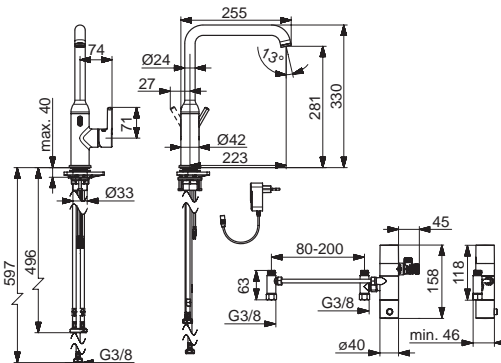

2638FHTZ

I (ISO 3822)
EN 817, EN 15091
50 - 1000 kPa
0.15 l/s (Eco-flow at 300 kPa)
0.18 (300 kPa (with flow controller))
max. +70°C