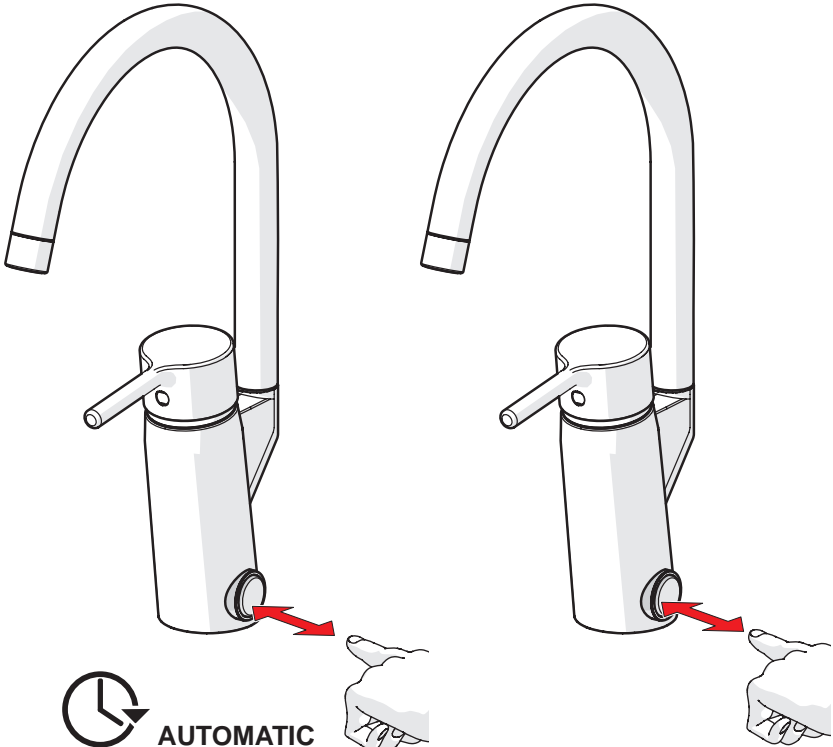

4 h

AUTOMATIC

ON 4h

OFF