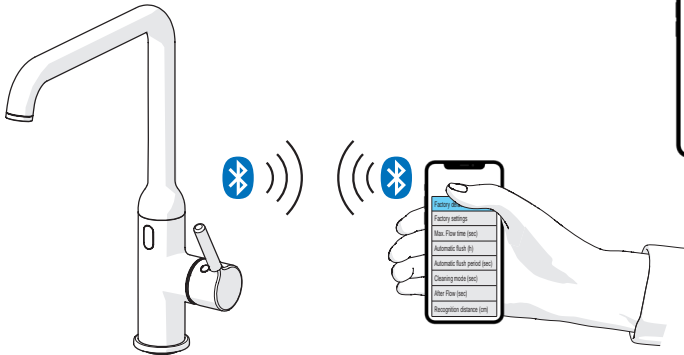

Oras App

apps.oras.com