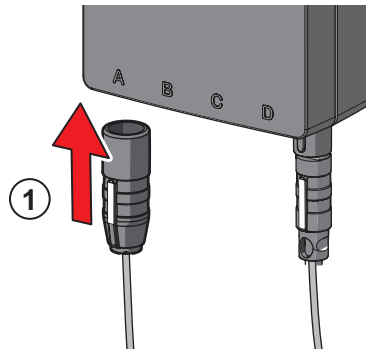

ON 4h

OFF

12 h

AUTOMATIC

ON 12h

OFF

AA 1.5 V Lithium x 2

①
> 1 min
power off