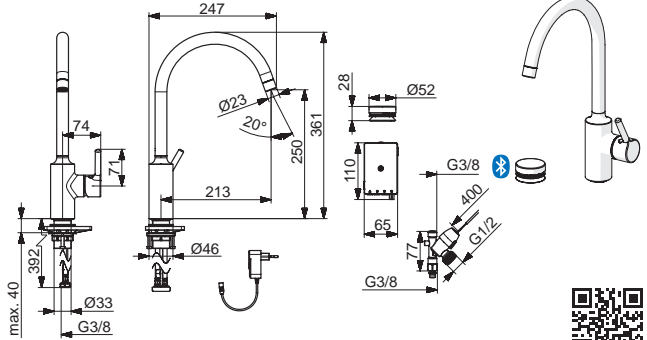

2639AF

I (ISO 3822)
EN 817
50 - 1000 kPa
0.13 l/s (Eco-flow at 300 kPa)
0.18 (300 kPa (with flow controller))
max. +70°C

230/ 9V
IP54
CR 2450 3 V

mpi.oras.com/2639AF

2639FH

II (ISO 3822)
EN 817
50 - 1000 kPa
0.13 l/s (Eco-flow at 300 kPa)
0.18 (300 kPa (with flow controller))
max. +70°C

230/ 9V
IP54
CR 2450 3 V