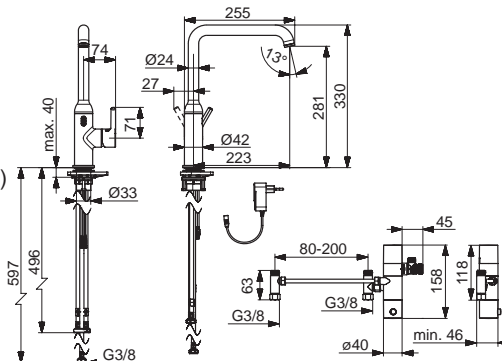

2638FHTZ

I (ISO 3822)
EN 817, EN 15091
50 - 1000 kPa
0.15 l/s (Eco-flow at 300 kPa)
0.18 (300 kPa (with flow controller))
max. +70°C