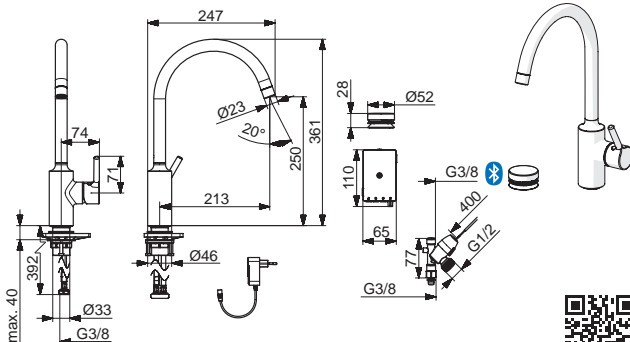

## 2639AF

I (ISO 3822)  
 EN 817  
 50 - 1000 kPa  
 0.13 l/s (Eco-flow at 300 kPa)  
 0.18 (300 kPa (with flow controller))  
 max. +70°C

230/ 9V  
 IP54  
 CR 2450 3 V

[mpi.oras.com/2639AF](http://mpi.oras.com/2639AF)