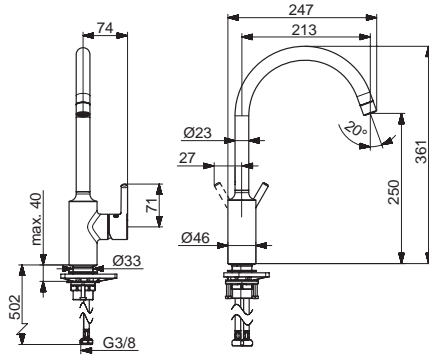

## 2638AF

I (ISO 3822)  
 EN 817  
 50 - 1000 kPa  
 0.13 l/s (Eco-flow at 300 kPa)  
 0.18 (300 kPa (with flow controller))  
 max. +70°C

[mpi.oras.com/2638AF](http://mpi.oras.com/2638AF)