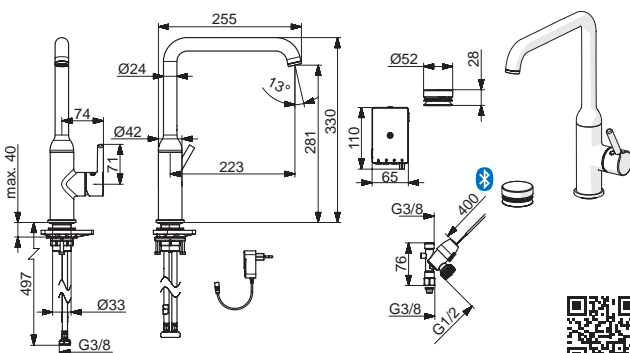

mpi.oras.com/2639FH

2639FHTZ

II (ISO 3822)
EN 817, EN 15091
50 - 1000 kPa
0.15 l/s (Eco-flow at 300 kPa)
0.18 (300 kPa (with flow controller))
max. +70°C

230/ 9V
IP 55
CR 2450 3 V