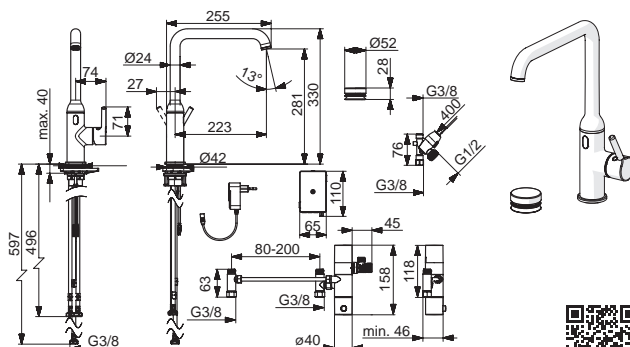

2639AF

I (ISO 3822)
EN 817
50 - 1000 kPa
0.13 l/s (Eco-flow at 300 kPa)
0.18 (300 kPa (with flow controller))
max. +70°C

230/ 9V
IP54
CR 2450 3 V

mpi.oras.com/2639AF

2639FH

II (ISO 3822)
EN 817
50 - 1000 kPa
0.13 l/s (Eco-flow at 300 kPa)
0.18 (300 kPa (with flow controller))
max. +70°C

230/ 9V
IP54
CR 2450 3 V

mpi.oras.com/2639FH

2639FHTZ

II (ISO 3822)
EN 817, EN 15091
50 - 1000 kPa
0.15 l/s (Eco-flow at 300 kPa)
0.18 (300 kPa (with flow controller))
max. +70°C

230/ 9V
IP 55
CR 2450 3 V