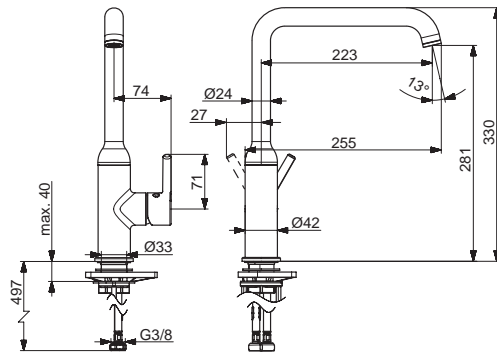

2638FH

I (ISO 3822)
EN 817
50 - 1000 kPa
0.14 l/s (Eco-flow at 300 kPa)
0.17 (300 kPa (with flow controller))
max. +70°C