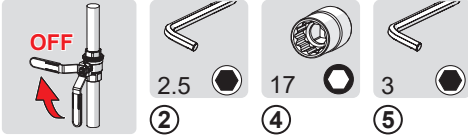

C

①

②

⑤ ⑥

159670/10

159667/10

CLEANING.ORAS.COM

Oras Group is a powerful European provider of sanitary fittings: the market leader in the Nordics and a leading company in Continental Europe. The company's mission is to make the use of water easy and sustainable and its vision is to become the European leader of advanced sanitary fittings. Oras Group has two strong brands: Oras and Hansa.