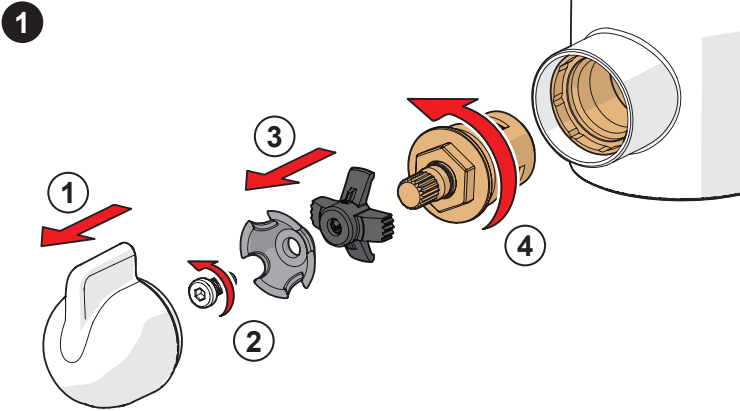

C

①

②

⑤ ⑥

159670/10

159667/10

CLEANING.ORAS.COM

Oras Group is a powerful European provider of sanitary fittings: the market leader in the Nordics and a leading company in Continental Europe. The company's mission is to make the use of water easy and sustainable and its vision is to become the European leader of advanced sanitary fittings. Oras Group has two strong brands: Oras and Hansa.