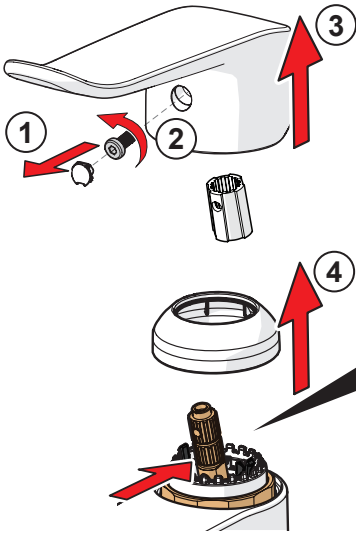

C

①

②

⑤ ⑥

159670/10

159667/10

CLEANING.ORAS.COM

Oras Group is a powerful European provider of sanitary fittings: the market leader in the Nordics and a leading company in Continental Europe. The company's mission is to make the use of water easy and sustainable and its vision is to become the European leader of advanced sanitary fittings. Oras Group has two strong brands: Oras and Hansa.