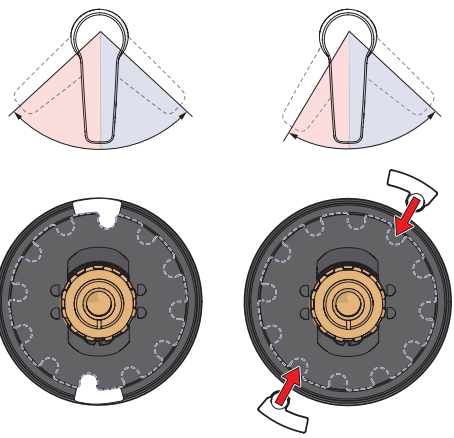

C

①

②

⑤ ⑥

159670/10

159667/10

CLEANING.ORAS.COM

Oras Group is a powerful European provider of sanitary fittings: the market leader in the Nordics and a leading company in Continental Europe. The company's mission is to make the use of water easy and sustainable and its vision is to become the European leader of advanced sanitary fittings. Oras Group has two strong brands: Oras and Hansa.