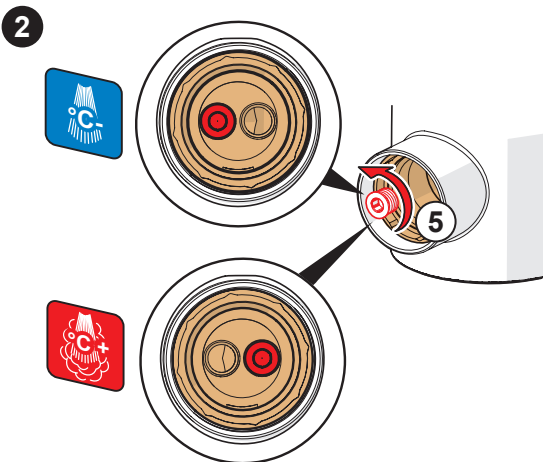

C

①

②

⑤ ⑥

159670/10

159667/10

CLEANING.ORAS.COM

Oras Group is a powerful European provider of sanitary fittings: the market leader in the Nordics and a leading company in Continental Europe. The company's mission is to make the use of water easy and sustainable and its vision is to become the European leader of advanced sanitary fittings. Oras Group has two strong brands: Oras and Hansa.