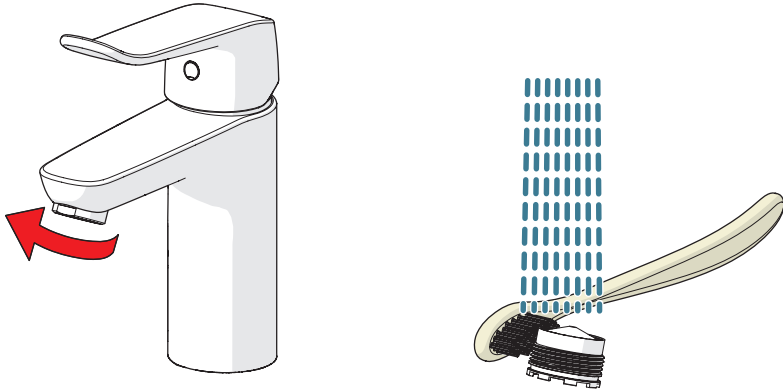

C

①

②

⑤ ⑥

159670/10

159667/10

CLEANING.ORAS.COM

Oras Group is a powerful European provider of sanitary fittings: the market leader in the Nordics and a leading company in Continental Europe. The company's mission is to make the use of water easy and sustainable and its vision is to become the European leader of advanced sanitary fittings. Oras Group has two strong brands: Oras and Hansa.