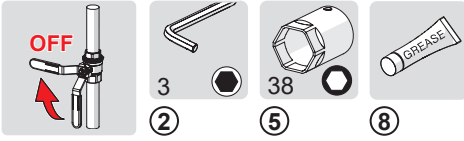

C

①

②

⑤ ⑥

159670/10

159667/10

CLEANING.ORAS.COM

Oras Group is a powerful European provider of sanitary fittings: the market leader in the Nordics and a leading company in Continental Europe. The company's mission is to make the use of water easy and sustainable and its vision is to become the European leader of advanced sanitary fittings. Oras Group has two strong brands: Oras and Hansa.