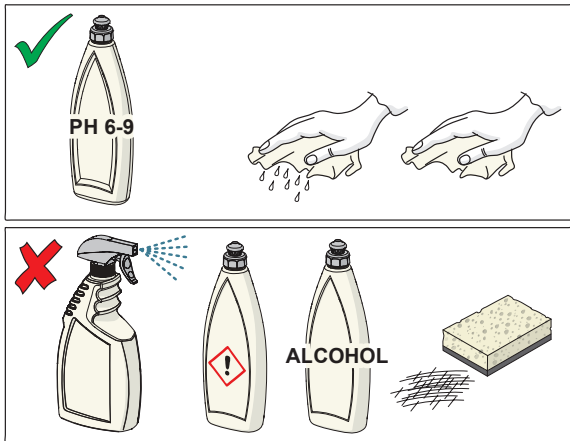

4

120°

159670/10

4

60°/0°

159667/10

CLEANING.ORAS.COM

Oras Group is a powerful European provider of sanitary fittings: the market leader in the Nordics and a leading company in Continental Europe. The company's mission is to make the use of water easy and sustainable and its vision is to become the European leader of advanced sanitary fittings. Oras Group has two strong brands: Oras and Hansa.