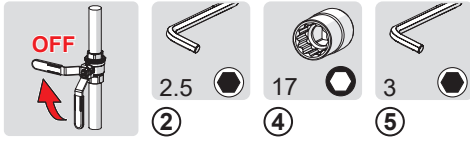

4

120°

159670/10

4

60°/0°

159667/10

CLEANING.ORAS.COM

Oras Group is a powerful European provider of sanitary fittings: the market leader in the Nordics and a leading company in Continental Europe. The company's mission is to make the use of water easy and sustainable and its vision is to become the European leader of advanced sanitary fittings. Oras Group has two strong brands: Oras and Hansa.