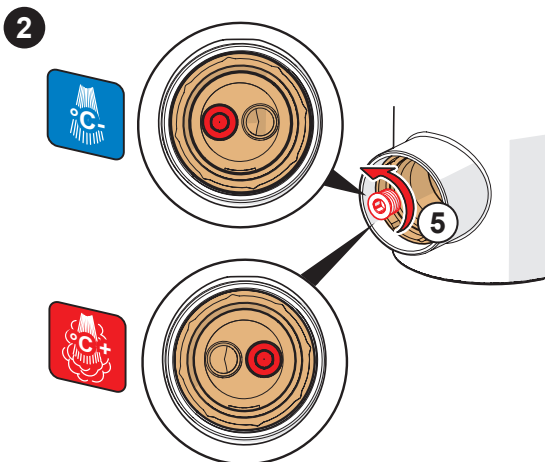

4

120°

159670/10

4

60°/0°

159667/10

CLEANING.ORAS.COM

Oras Group is a powerful European provider of sanitary fittings: the market leader in the Nordics and a leading company in Continental Europe. The company's mission is to make the use of water easy and sustainable and its vision is to become the European leader of advanced sanitary fittings. Oras Group has two strong brands: Oras and Hansa.