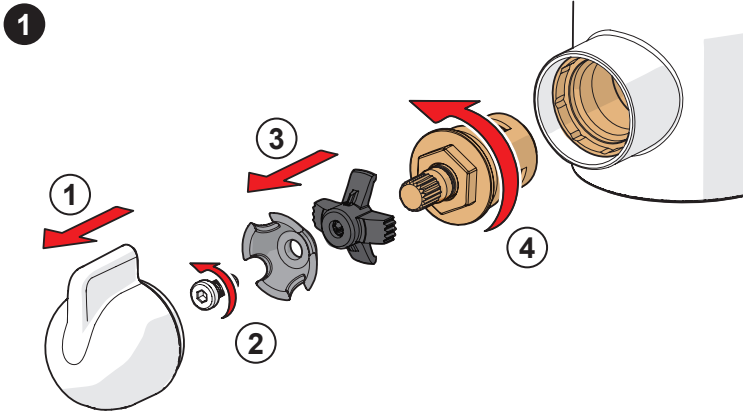

4

120°

159670/10

4

60°/0°

159667/10

CLEANING.ORAS.COM

Oras Group is a powerful European provider of sanitary fittings: the market leader in the Nordics and a leading company in Continental Europe. The company's mission is to make the use of water easy and sustainable and its vision is to become the European leader of advanced sanitary fittings. Oras Group has two strong brands: Oras and Hansa.