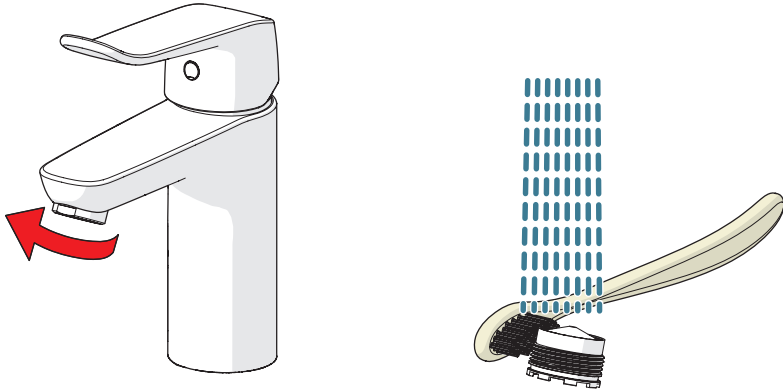

4

120°

159670/10

4

60°/0°

159667/10

CLEANING.ORAS.COM

Oras Group is a powerful European provider of sanitary fittings: the market leader in the Nordics and a leading company in Continental Europe. The company's mission is to make the use of water easy and sustainable and its vision is to become the European leader of advanced sanitary fittings. Oras Group has two strong brands: Oras and Hansa.