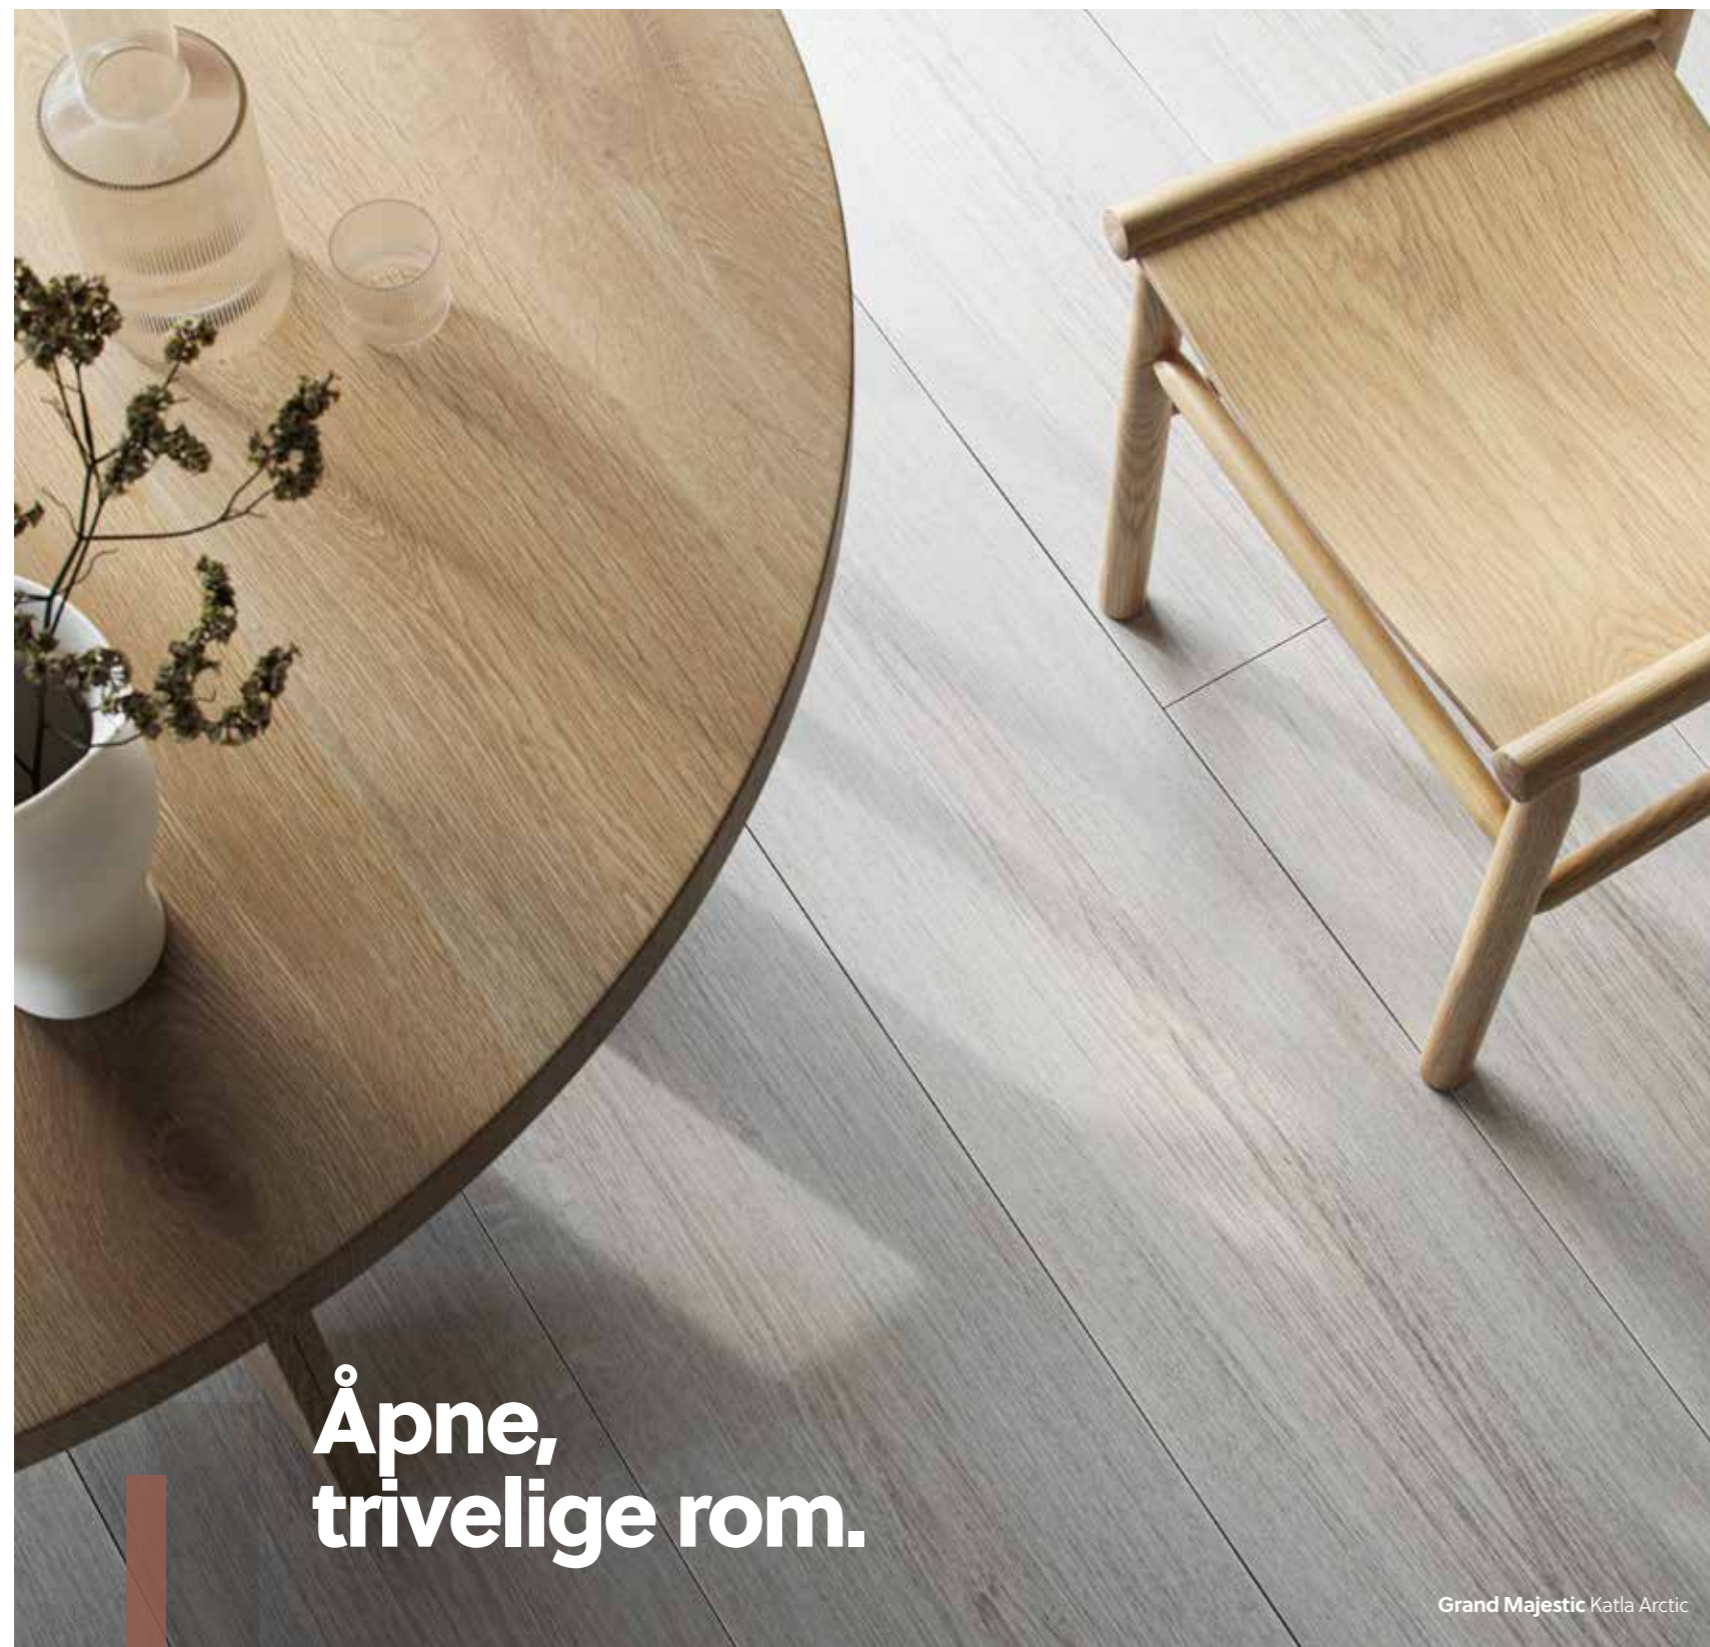

**Åpne,
trivelige rom.**

Grand Majestic Katla Arctic

Dette er Grand Majestic.

Navnet på kolleksjonen sier det meste: topp kvalitet og størrelser som tar pusten fra deg.

Med en lengde på 2,4 meter og en bredde på 30 cm gir bordene i Grand Majestic-kolleksjonen rommet en følelse av luft og åpenhet. De åtte ulike dekorene har varierende trestrukturer, vakker design og en elegant, oljet finish.

Denne kolleksjonen utstråler den beroligende følelsen som naturen gir, og har styrken til å takle alt livet har å by på.