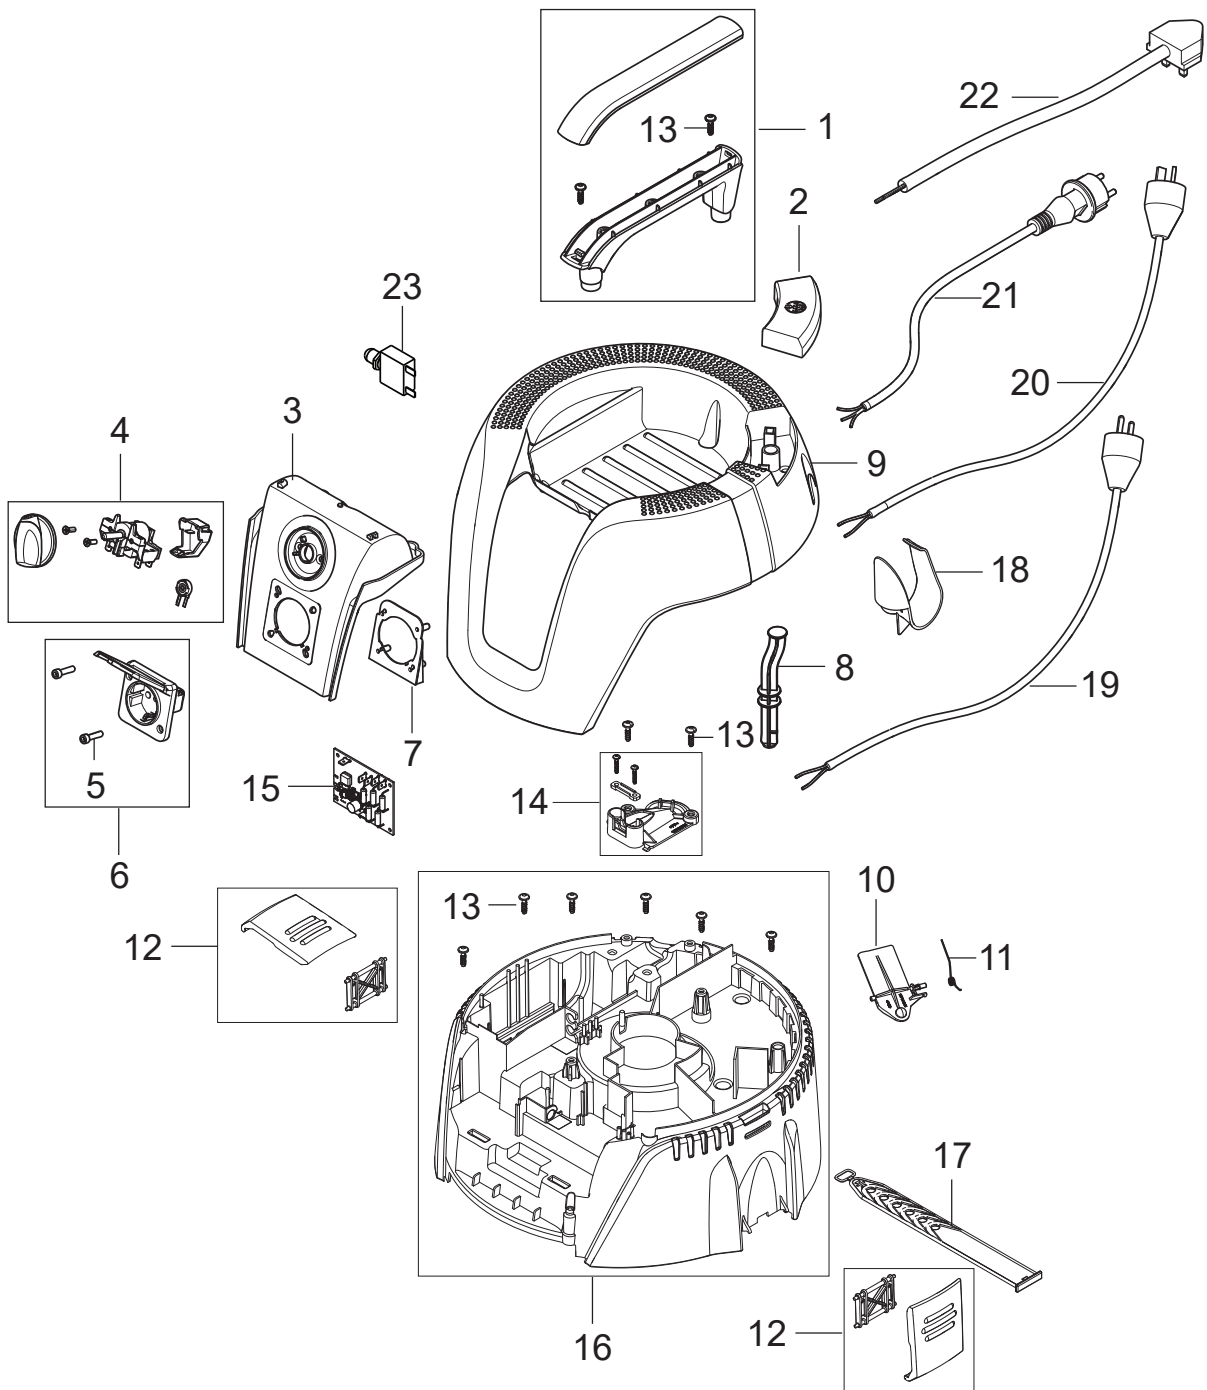

## Part Notes:

- [1] - ITEM NO LONGER AVAILABLE  
 [2] - AERO 26-2L PC ONLY

Pos.	Produktnummer	Antall	Beskrivelse	Notes
1	107409137	1	HANDGRIP CONTAINER CFM	
2	107409138	1	PARTITION WALL UL APPROVED	
3	107409146	1	INTERFACE PANEL KIT	
4	107409156	1	SWITCH	
5	302004032	2	SCREW 3.5X18	
6	107400059	1	SOCKET 10A/250V CH	
6	302004034	1	Stikkontakt 16A	
6	302004338	1	SOCKET 13A/250V GB	
6	302004336	1	SOCKET 10A/250V AU	
6	302001185	1	SNAP RING ZJ 25	
7	302002052	1	PLUG SIZE16-SEALING	
8	107409141	1	PC DRAIN HOUSING	
9	107409145	1	AERO HEAD COVER 26-2L	
10	107409129	1	PC FLAP - KIT	
11	909100083	1	Fjær 9X18X45 Inox	
12	107409130	2	CLAMP låsbeslag 1 stk	
13	302004029	9	Screw 5X18	
14	107420389	1	CABLE OUTLET WITH LATCH	[1]
15	107409190	1	PCBA CHAMELEON 2L EA SPEED REG 230V	
16	107409149	1	CLAMPING PLATE	
17	107409131	1	RUBBER STRAP	
18	107409982	1	HOSE/CABLE HOOK. AERO 21	
19	107409133	1	POWER CORD H05VV-F 3X1.5 8.4M EU ORANGE	[2]
19	302002391	1	POWERCORD H05VV-F 2X0.75X5.M S	[3]
20	61132	1	POWERCORD H05VV-F 3G1.5X7.5 EU	[4]
21	107409178	1	POWER CORD UK PLUG KIT EXTREME INCL. STR	[5]
22	61129	1	POWER CORD H05VV-F 3X1.0MM2 15M ORANGE	[6]
23	56315255	1	CIRCUIT BREAKER 5 AMP	[7]