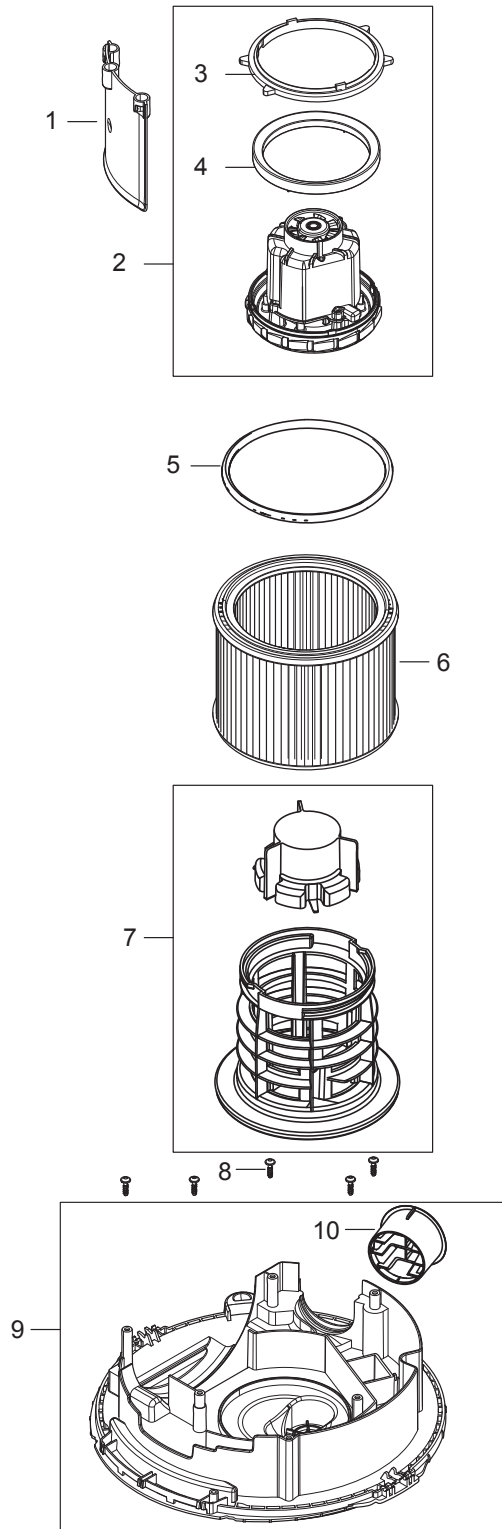

Pos.	Produktnummer	Antall	Beskrivelse	Notes
1	107409159	1	DEFLECTOR KIT VHW420	
2	107410825	1	Motor sett 1200W 230V/50-60HZ	[1]
2	107409160	1	Motor 230V 1000W	
2	107409162	1	MOTOR INCL FIXATION 230V 700W COUPE NEO	
2	107412971	1	MOTOR 110-120V 1-1.2 KW MEC90 2P	[2]
3	107409163	1	UPPER MOTOR SEALING	
4	107409164	1	LOWER MNOTOR SEALING	
5	107409165	1	Pakningsfilter	
6	302000490	1	Filter PET-fleece M-kl Ø185x140 Attix Ae	
7	107402646	1	Filterholder ATTIX/AERO PP	
8	302004029	6	Screw 5X18	
9	107409166	1	BASEPLATE WITH OUTLET	
10	107409167	1	OUTER SUCTION GABLE	

Part Notes:

1. [1] - AERO 26-2L
   [2] - JP 50/60Hz