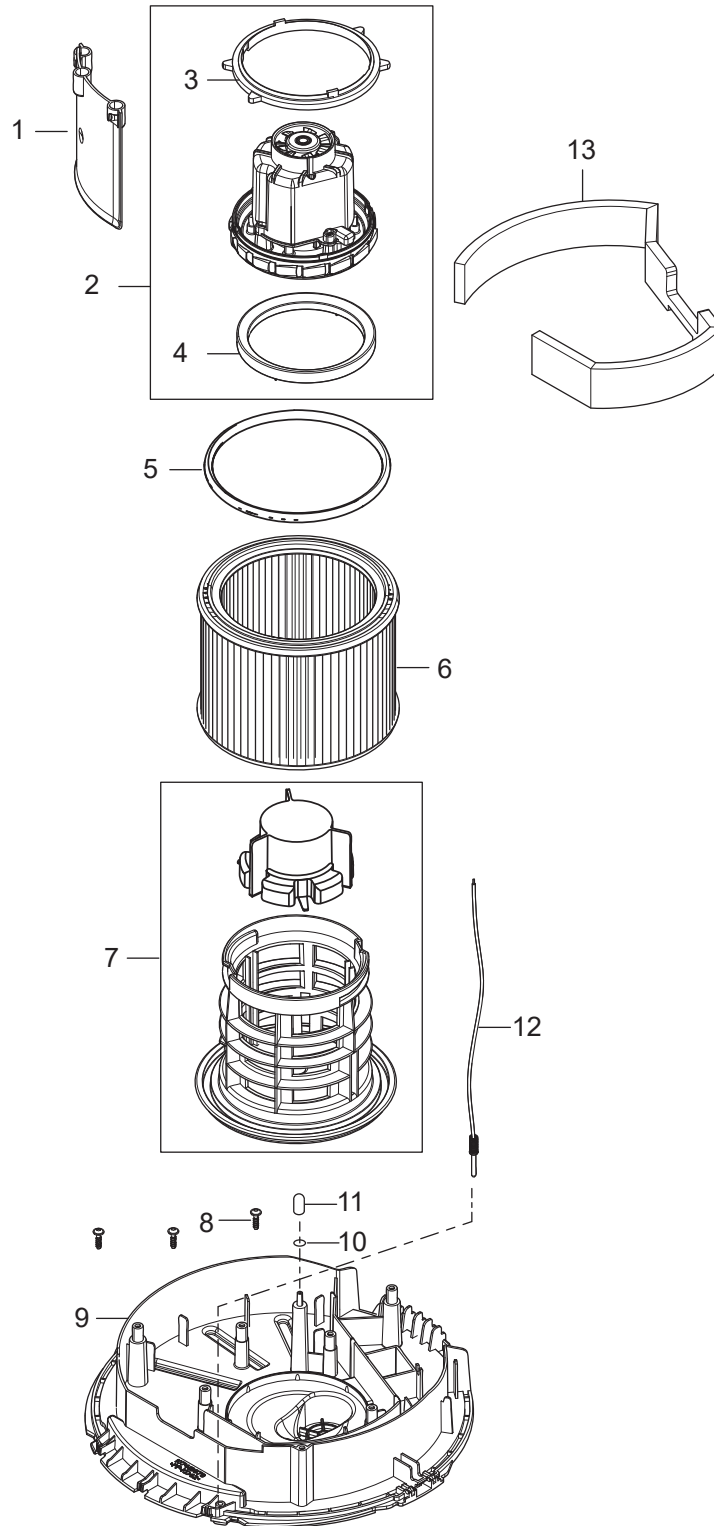

# TABLE OF CONTENTS

---

Top from serial no. .. 1035, ..1053 .....	1
Filter and motor from serial no. .. 1035, ..1053 .....	3
Container 25L from serial no. .. 1035, ..1053 .....	5
Accessories from serial no. .. 1035, ..1053 .....	7
Recommended spare parts .....	9
AERO 26-2L PC top .....	11
Filter and motor .....	13
AERO container 25L .....	15
AERO 26,31 Accessories .....	17

Pos.	Produktnummer	Antall	Beskrivelse	Notes
			From serial no. (EU) 3520220501035 and (AU/NZ) 3520220501053	
NS	107412600		BOX AERO 26 X10	
1	107409137	1	HANDGRIP CONTAINER CFM	
2	107409138	1	PARTITION WALL UL APPROVED	
2A	107411345	1	FJÆR	
3	107409146	1	INTERFACE PANEL KIT	
4	107409156	1	SWITCH	
5	302004032	2	SCREW 3.5X18	
6	107400059	1	SOCKET 10A/250V CH	
6	302004034	1	Stikkontakt 16A	
6	302004338	1	SOCKET 13A/250V GB	
6	302004336	1	SOCKET 10A/250V AU	
6	302001185	1	SNAP RING ZJ 25	
7	302002052	1	PLUG SIZE16-SEALING	
8	107409141	1	PC DRAIN HOUSING	
9	107409145	1	AERO HEAD COVER 26-2L	
10	107409129	1	PC FLAP - KIT	
11	909100083	1	Fjær 9X18X45 Inox	
12	107409130	2	CLAMP låsbeslag 1 stk	
13	302004029	9	Screw 5X18	
14	5697	1	STRAP 18 X 2 X 1150	
15	107409190	1	PCBA CHAMELEON 2L EA SPEED REG 230V	
16	107420437	1	CLAMPING PLATE ALTO BLUE	
17	107409131	1	RUBBER STRAP	
18	107409982	1	HOSE/CABLE HOOK. AERO 21	
19	107420456	1	POWER CORD H05VV-F 3X1.5 PVC ORANGE EU	
19	107420452	1	POWER CORD H05VV-F 3X1.5 PVC ORANGE AU	
20	107420451	1	POWER CORD H05VV-F 3X1.5 PVC ORANGE CH	
23	56315255	1	CIRCUIT BREAKER 5 AMP	
24	302004032	2	SCREW 3.5X18	