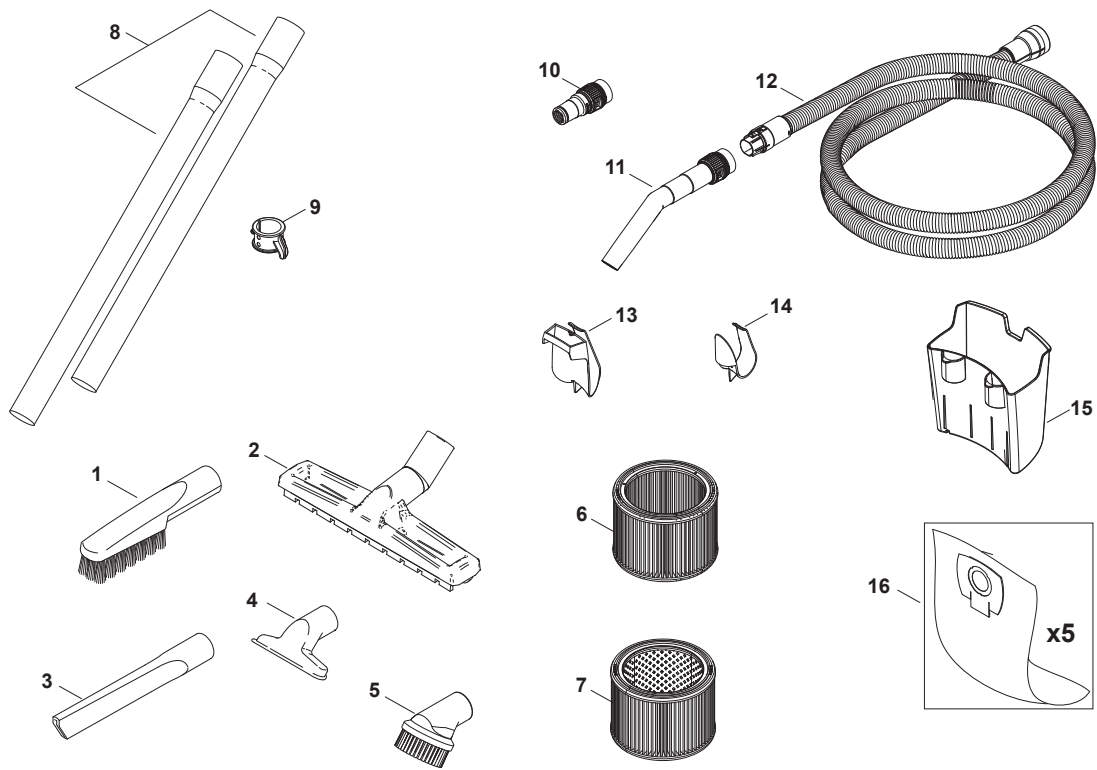

Pos.	Produktnummer	Antall	Beskrivelse	Notes
			From serial no. (EU) 3520220501035 and (AU/NZ) 3520220501053	
1	6086	1	Børstemunnstykke plast 230 mm Ø36	
2	107402706	1	Universalmunnstykke plast Ø36	
3	29541	1	Fugemunnstykke 200 mm Ø36	
4	14295	1	Møbelmunnstykke plast 115 mm Ø36	
5	302002509	1	Børstemunnstykke plast Ø36	
6	302000490	1	Filter PET-fleece M-kl Ø185x140 Attix Ae	
7	107420373	1	FILTER PTFE Ø185X140 H-CLASS/HEPA	
8	302000529	1	Forlengerrør Ø36 2x505mm forkrommet	
9	107409979	1	Rørholderkit Ø36mm	
10	302000535	1	Adapter, vribare 27mm	
11	107420439	1	CURVED HAND TUBE D36MM AS	
12	107413543	1	Slange Ø32x4000mm Rød	
13	107409981	1	HOSE-.75 X 21.50 IN. SPIRAL	
14	107409982	1	HOSE/CABLE HOOK. AERO 21	
15	107420459	1	TOOLBOX	
16	107419590	1	FLEECE FILTER BAG 5 PCS AERO