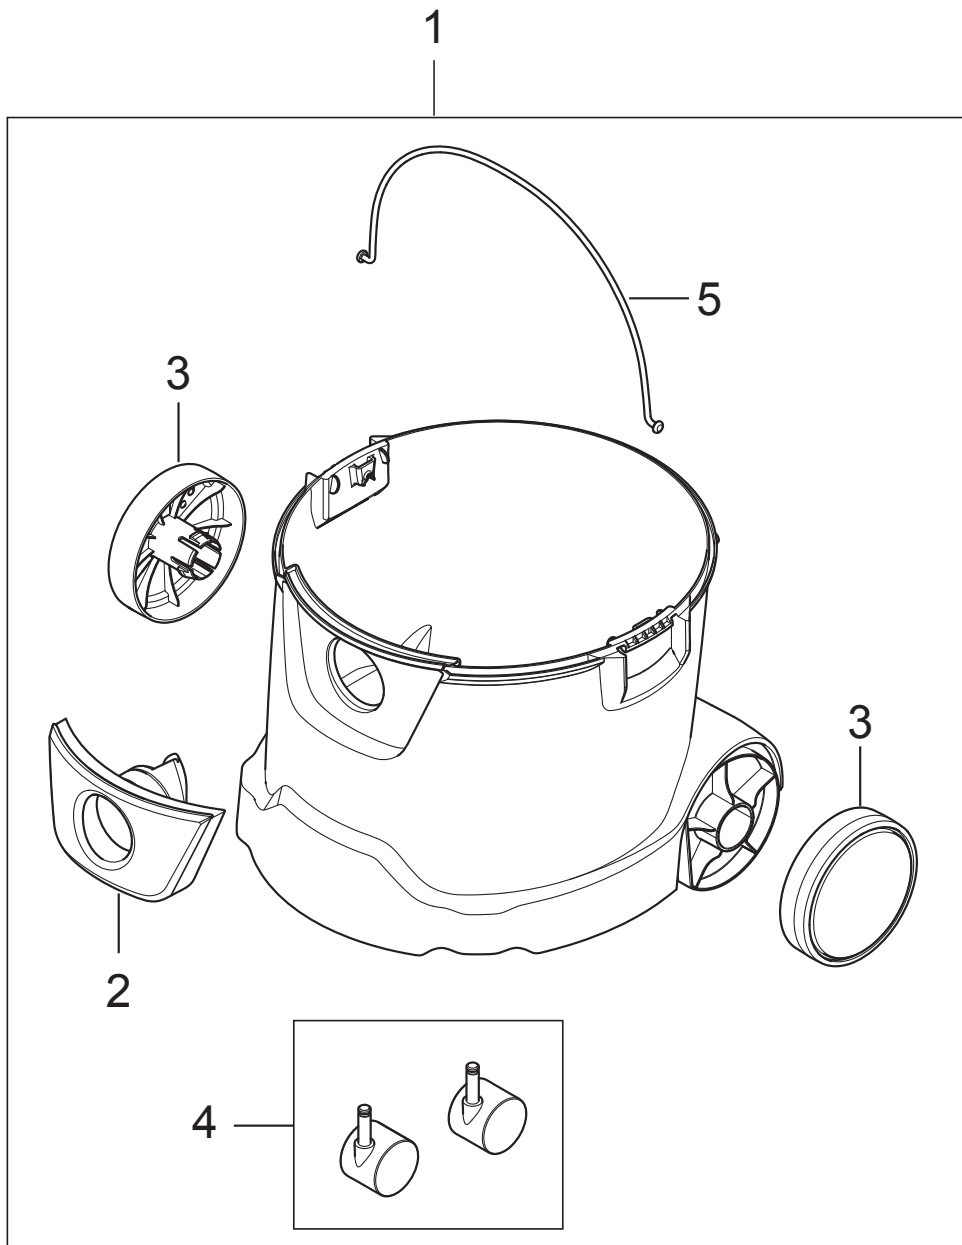

Pos.	Produktnummer	Antall	Beskrivelse	Notes
1	107409175	1	AERO CONTAINER 25L CPL.	
2	107409169	1	INLET COMPLETE D40 SS KIT	
3	107409170	2	HJUL D130	[1]
4	140 6422 500	1	Hjul,Front Uz 934 2Stk	
5	107409171	1	HANDLE COMPL BLUE COUPE OCEAN	

Part Notes:

1. [1] - TSB-LI-VAC-2015-001 AERO 21-26-31 wheel
   DE TSB-LI-VAC-2015-002 AERO 21-26-31 Rad