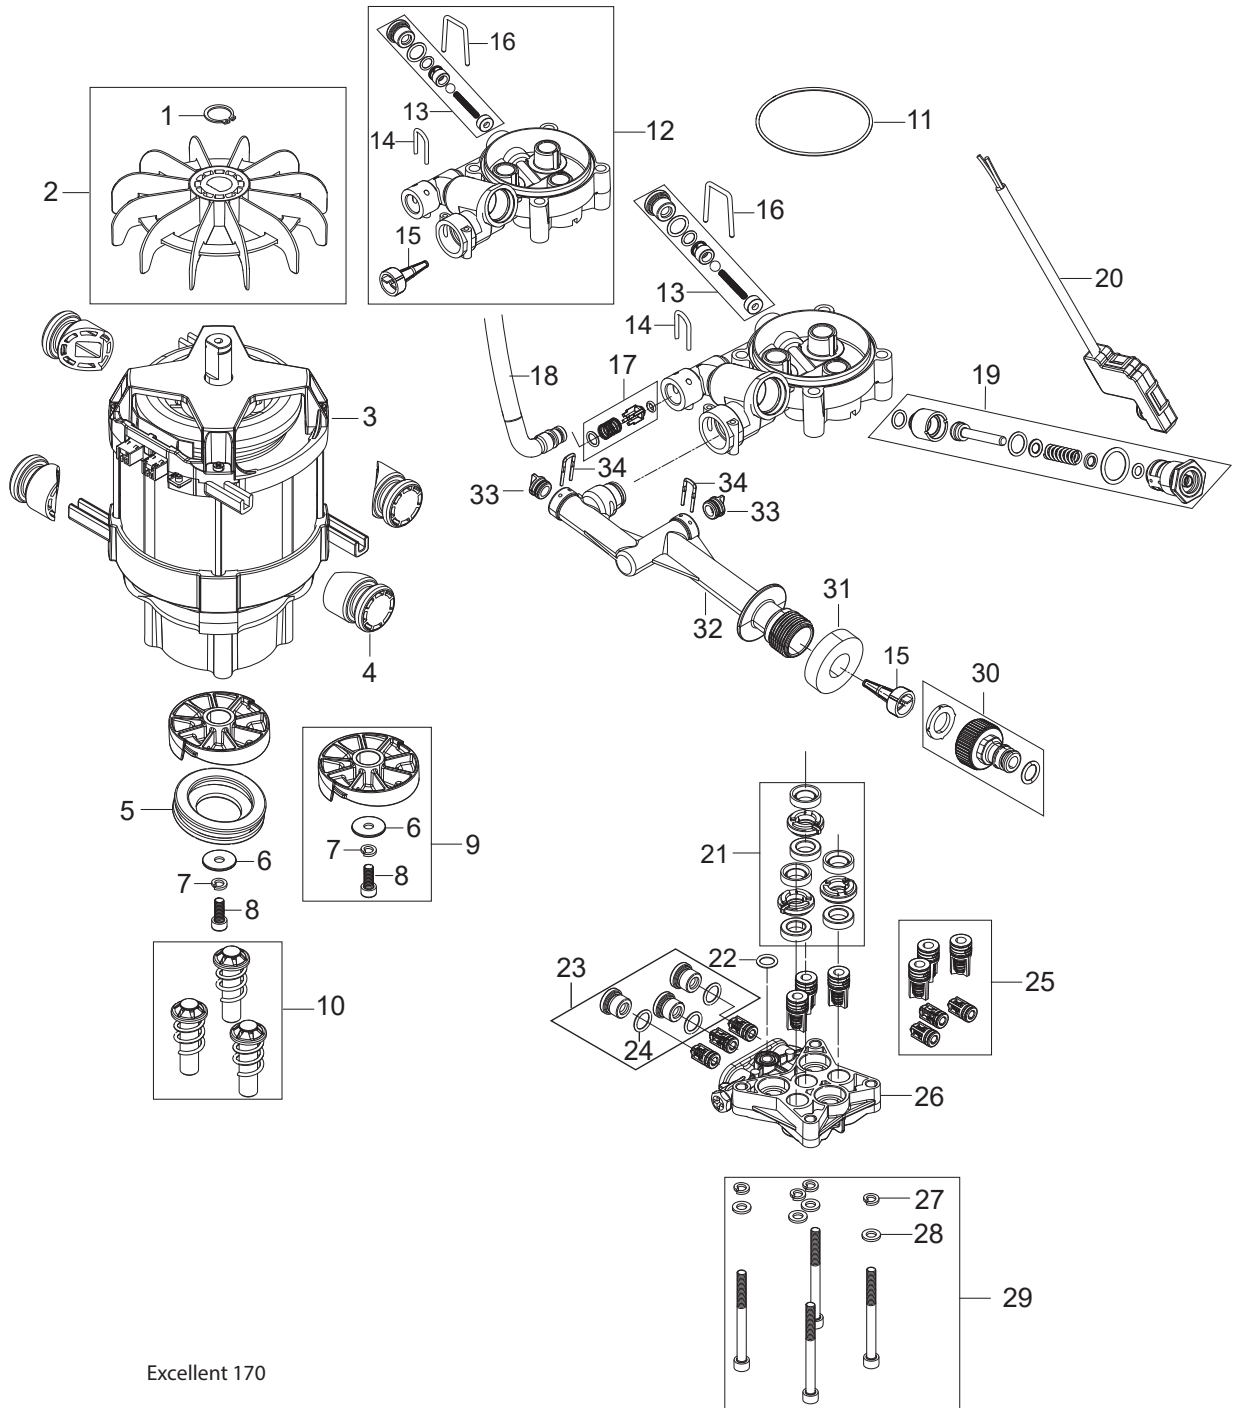

PARTS LIST

2023.01.06

TABLE OF CONTENTS

Overview	1
Motor Pump	3
Hose reel	5
Accessories	7

Excellent 170

Pos.	Produktnummer	Antall	Beskrivelse	Notes
1	128501753	1	WATER INLET MALE COUPLING	
2	128501754	1	FRONT COVER	
3	128501755	1	FRONT CABINET	
4	128501721	1	HANDLE COMPLETE	
5	128501722	1	GUN AND LANCE HOLDER	
6	128501723	1	WHEEL	
7	128501724	1	WHEEL AXLE	
8	128501725	1	REAR CABINET	
9	128501726	1	WIRE HOLDER AND 2X SCREW	
10	128501756	1	MPU COVER FRONT	
10A	128501757	1	COVER WIRE HOUSING AND 4X SCREW3.5*13	
11	128501758	1	MPU COVER BACK	
12	128501759	1	FOAM - MOTOR COVER BOTTOM	
13	128501760	1	FOAM - MOTOR COVER TOP	
14	128501761	1	FAN COVER TOP	
15	128501728	1	CLEANING TOOL BLUE	
16	128501729	1	HOOKS AND STRAPS	
17	128501730	1	EPDM SEAL FOR IPX5-5V	
18	128501731	1	COVER PCBA BOTTOM	
19	128501732	1	O-RING 1381X.5 NBR SH70	
20	128501734	1	SEAL FOR IPX5 230V	
21	128501733	1	MAIN SWITCH 16(14)	
22	128501737	1	CABLE HOOK	
23	128501736	1	COVER FOR ELECTRIC PARTS 160 170	
24	128501735	1	SWITCH KNOB AND AXLE AND O-RING	
26	128501738	1	POWER CABLE EU	
26	128501739	1	POWER CABLE UK	
27	128501763	1	CAPACITOR 25UF	
28	1814741	1	CABLE SUP.4G2,5 FROR.6 M EYELET TERMINAL	
NS	128501692	1	10 PCS 4C BOX EXCELLENT 170	