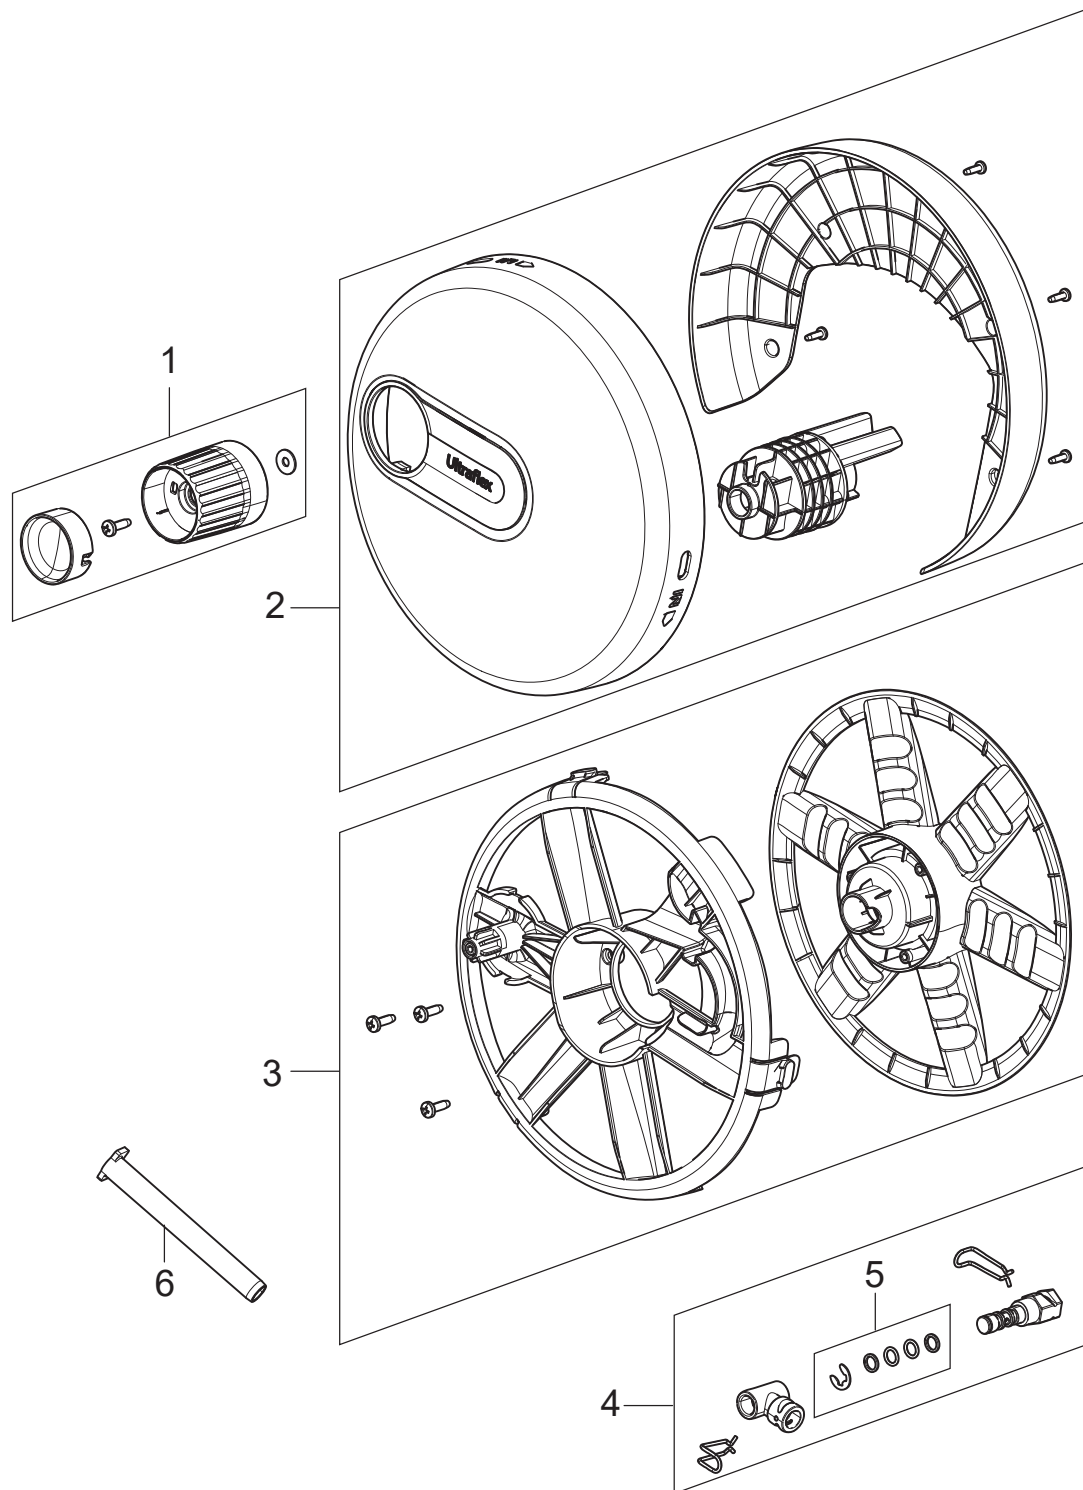

Pos.	Produktnummer	Antall	Beskrivelse	Notes
1	127500051	1	LOCK PARKING BRAKE	
2	127500040	1	Vifteblad	
3	128500792	1	I-MOTOR 220-240V 50HZ 2.1 KW	
4	128500604	1	VENTURI PIPE D150 COM.FE M.VHC200 REVISE	
5	128500605	1	THROTTLE BODY BOSCH 40MM	
6	127130066	1	WASHER D22XD6.4X1.5	
7	127500050	1	SPRING TRACTION CARBON STEEL	
8	128500608	1	SCREW M6-1X20MM FLAT HD SOCKET	
9	128500615	1	WOBBLE DISC KIT	
10	128500616	1	PISTON	
11	127440078	1	O-ring	
12	128500618	1	CYLINDERBLOCK KIT	
13	128500619	1	EASY START KIT	
14	128500620	1	U-PIN INLET	
15	128500195	1	Tilgangsfilter	
16	128500675	1	UPHOLSTERY TOOL Ø 32 MM	
17	128500624	1	NON RETURN VALVE COMPLETE	
18	128501623	1	INTERNAL HP HOSE KIT	
19	128501513	1	START/STOP VALVE D.2.95 - REV. 2 - NA01	
20	128501746	1	MICROSWITCH BOX COMPLETE	
21	128500993	1	THRUST COLLAR WATER KIT	
22	128500630	1	O-RING 1.78X21.95 -2087- NBR	
23	128500851	1	PRESSURE VALVE PLUG KIT	
24	127440085	1	O-Ring 11.7X2.0 Sh90	
25	128500855	1	INLET KIT VHW420	
26	128501323	1	CYLINDERHEAD AND SCREW	
27	127500029	1	WASHER	
28	127500050	1	SPRING TRACTION CARBON STEEL	
29	128501635	1	SCREW M6X70 DIN 912 4PCS	
30	106404529	1	Kobling Gardena Han 3/4"	
31	128500578	1	INLET GASKET	
32	128501766	1	WATER INLET NA FLOW B	
33	128501748	1	CAP SEAL INLET	
34	128501749	2	U-PIN SEAL CAP 8X22.5X1.8	

Excellent 170 - Excellent 180