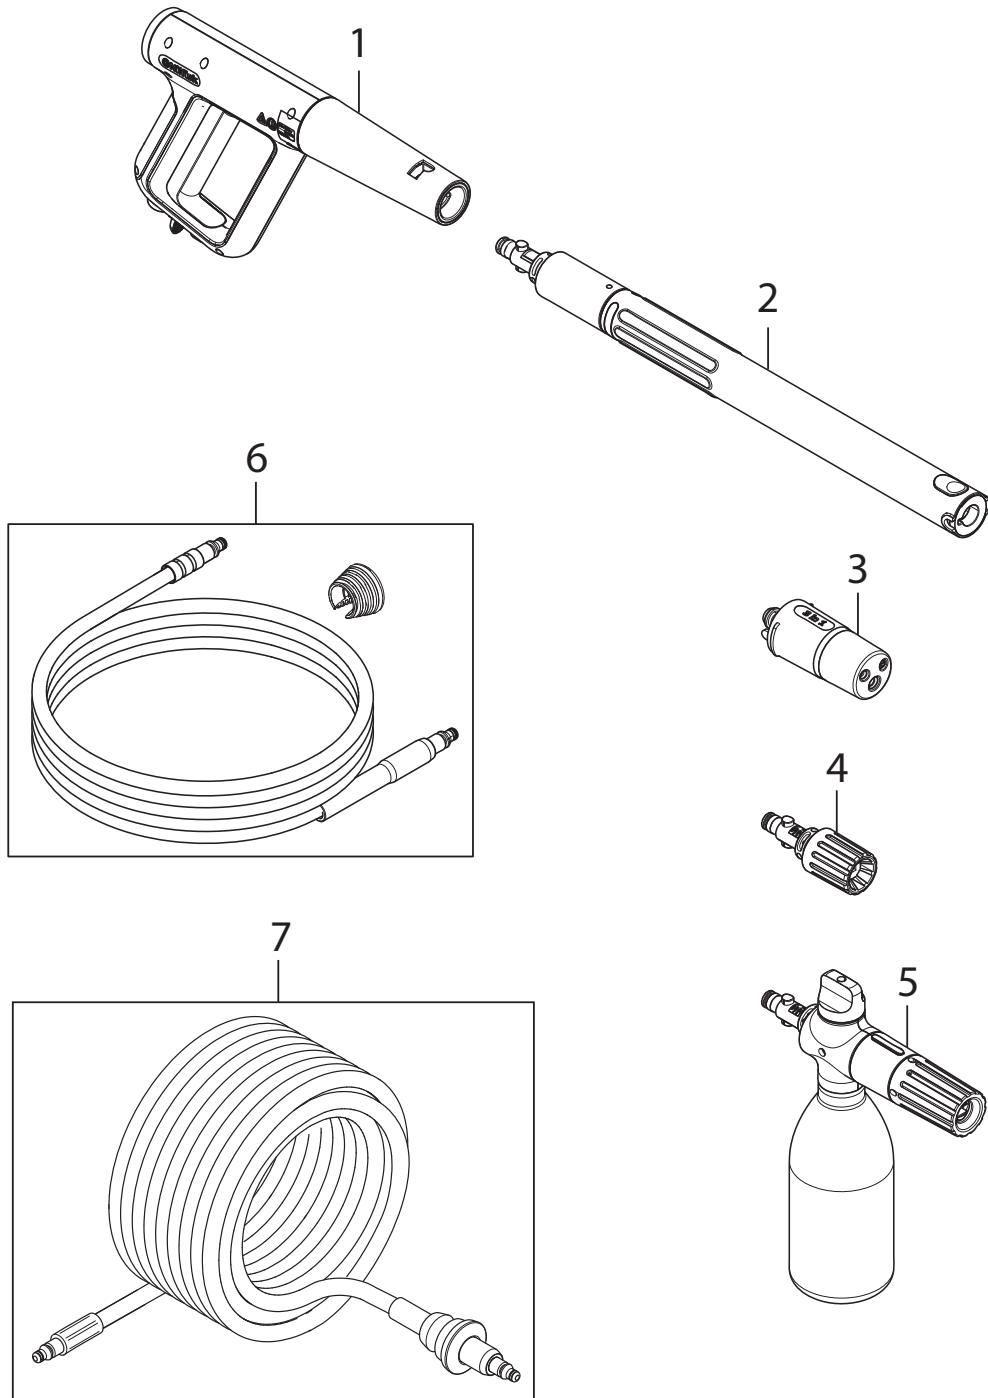

Pos.	Produktnummer	Antall	Beskrivelse	Notes
1	128501750	1	HANDLE GRIP	
2	128501764	1	HOSE REEL COVERS AND AXLE	
3	128501765	1	HOSE REEL SUPPORT	
4	128501629	1	ADAPTER SYSTEM	
5	128501630	1	GASKETS FOR ADAPTER SYSTEM	
6	128501484	1	HOSE REEL RELIEF