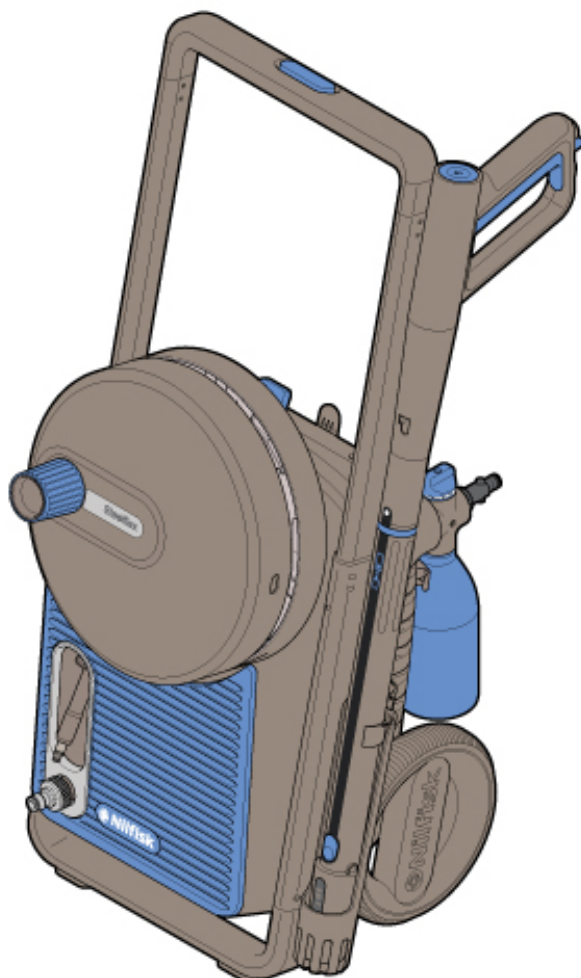

PARTS LIST

2023.01.06

TABLE OF CONTENTS

Overview	1
Motor Pump	3
Hose reel	5
Accessories	7

Excellent 170

Pos.	Produktnummer	Antall	Beskrivelse	Notes
1	128501753	1	WATER INLET MALE COUPLING	
2	128501754	1	FRONT COVER	
3	128501755	1	FRONT CABINET	
4	128501721	1	HANDLE COMPLETE	
5	128501722	1	GUN AND LANCE HOLDER	
6	128501723	1	WHEEL	
7	128501724	1	WHEEL AXLE	
8	128501725	1	REAR CABINET	
9	128501726	1	WIRE HOLDER AND 2X SCREW	
10	128501756	1	MPU COVER FRONT	
10A	128501757	1	COVER WIRE HOUSING AND 4X SCREW3.5*13	
11	128501758	1	MPU COVER BACK	
12	128501759	1	FOAM - MOTOR COVER BOTTOM	
13	128501760	1	FOAM - MOTOR COVER TOP	
14	128501761	1	FAN COVER TOP	
15	128501728	1	CLEANING TOOL BLUE	
16	128501729	1	HOOKS AND STRAPS	
17	128501730	1	EPDM SEAL FOR IPX5-5V	
18	128501731	1	COVER PCBA BOTTOM	
19	128501732	1	O-RING 1381X.5 NBR SH70	
20	128501734	1	SEAL FOR IPX5 230V	
21	128501733	1	MAIN SWITCH 16(14)	
22	128501737	1	CABLE HOOK	
23	128501736	1	COVER FOR ELECTRIC PARTS 160 170	
24	128501735	1	SWITCH KNOB AND AXLE AND O-RING	
26	128501738	1	POWER CABLE EU	
26	128501739	1	POWER CABLE UK	
27	128501763	1	CAPACITOR 25UF	
28	1814741	1	CABLE SUP.4G2,5 FROR.6 M EYELET TERMINAL	
NS	128501692	1	10 PCS 4C BOX EXCELLENT 170	