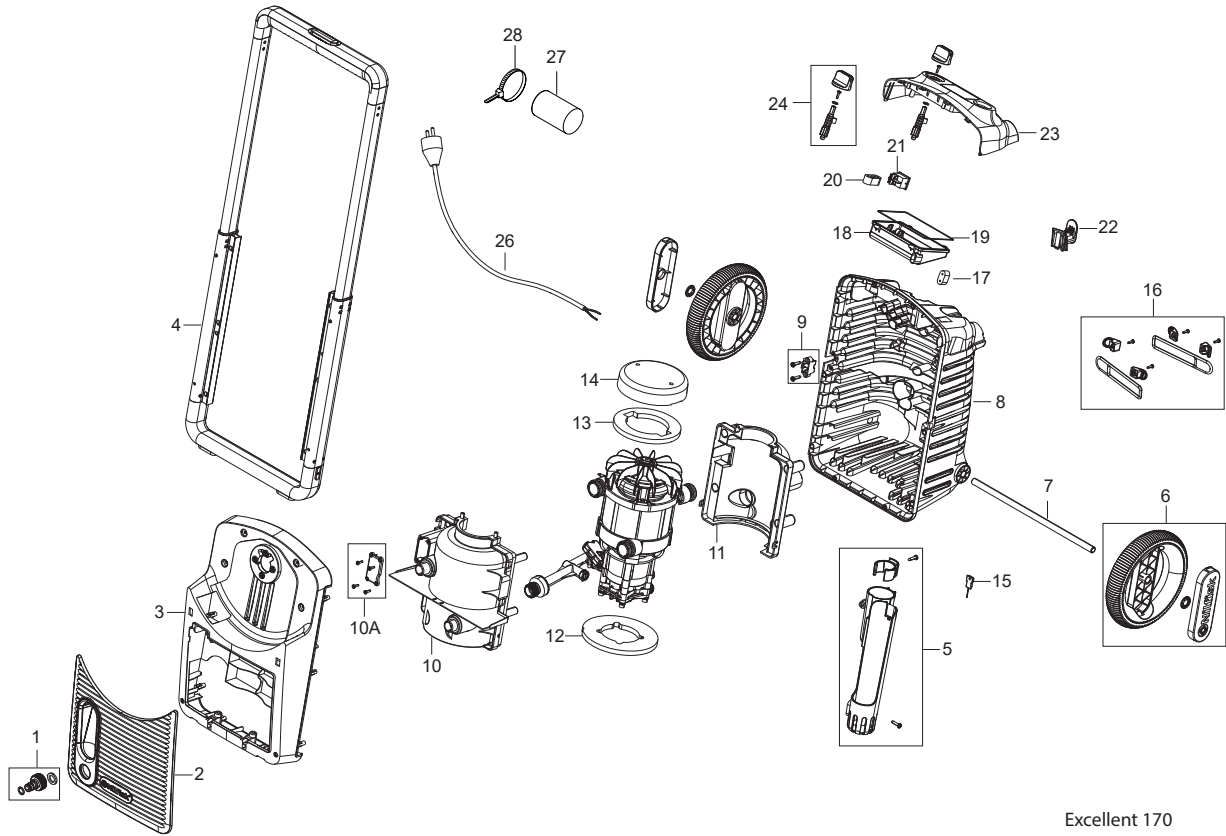

PARTS LIST

2023.01.06

TABLE OF CONTENTS

Overview	1
Motor Pump	3
Hose reel	5
Accessories	7

Excellent 170

Pos.	Produktnummer	Antall	Beskrivelse	Notes
1	128501753	1	WATER INLET MALE COUPLING	
2	128501754	1	FRONT COVER	
3	128501755	1	FRONT CABINET	
4	128501721	1	HANDLE COMPLETE	
5	128501722	1	GUN AND LANCE HOLDER	
6	128501723	1	WHEEL	
7	128501724	1	WHEEL AXLE	
8	128501725	1	REAR CABINET	
9	128501726	1	WIRE HOLDER AND 2X SCREW	
10	128501756	1	MPU COVER FRONT	
10A	128501757	1	COVER WIRE HOUSING AND 4X SCREW3.5*13	
11	128501758	1	MPU COVER BACK	
12	128501759	1	FOAM - MOTOR COVER BOTTOM	
13	128501760	1	FOAM - MOTOR COVER TOP	
14	128501761	1	FAN COVER TOP	
15	128501728	1	CLEANING TOOL BLUE	
16	128501729	1	HOOKS AND STRAPS	
17	128501730	1	EPDM SEAL FOR IPX5-5V	
18	128501731	1	COVER PCBA BOTTOM	
19	128501732	1	O-RING 1381X.5 NBR SH70	
20	128501734	1	SEAL FOR IPX5 230V	
21	128501733	1	MAIN SWITCH 16(14)	
22	128501737	1	CABLE HOOK	
23	128501736	1	COVER FOR ELECTRIC PARTS 160 170	
24	128501735	1	SWITCH KNOB AND AXLE AND O-RING	
26	128501738	1	POWER CABLE EU	
26	128501739	1	POWER CABLE UK	
27	128501763	1	CAPACITOR 25UF	
28	1814741	1	CABLE SUP.4G2,5 FROR.6 M EYELET TERMINAL	
NS	128501692	1	10 PCS 4C BOX EXCELLENT 170	